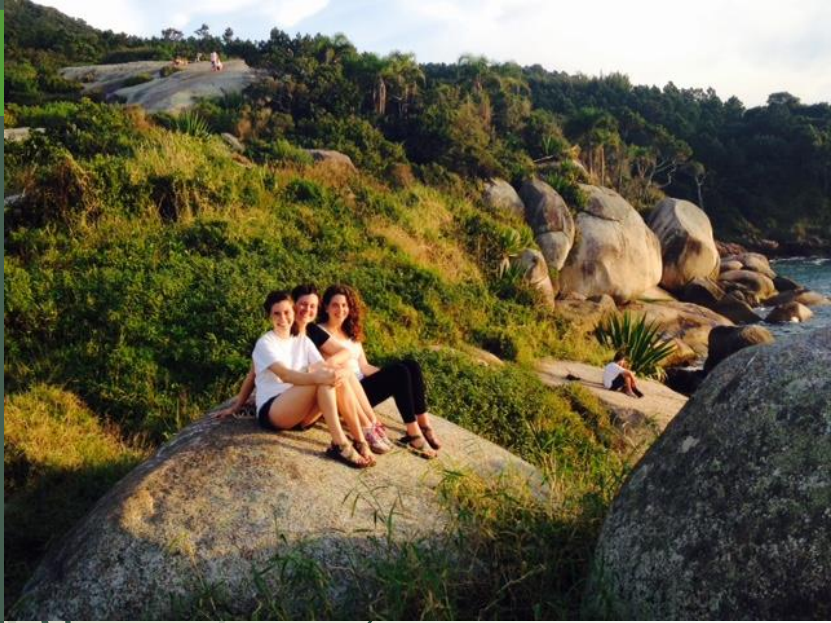

Brasil

MAY – JUNE 2015

Santa Maria

Dominique

Weekend with Mariana

Floripa

Bauru

Rio de Janeiro

Ilha Grande