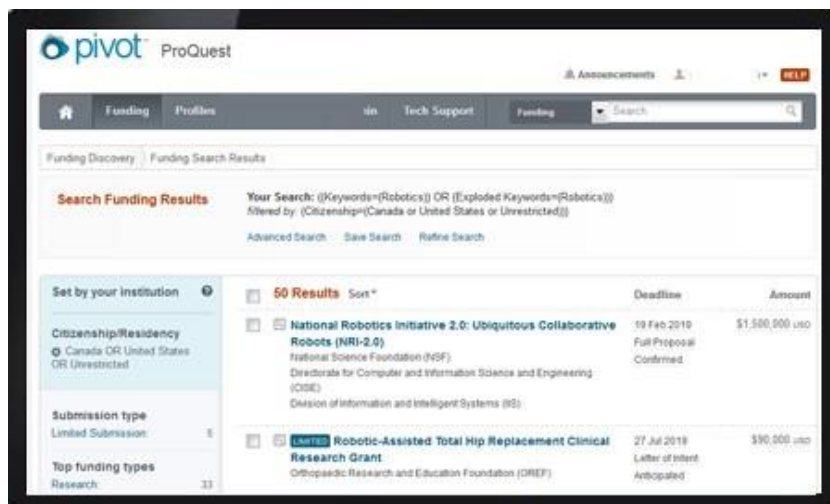

PIVOT TRAINING

NOVEMBER 22, 2019

BRING YOUR LUNCH AND LAPTOP

Learn more about searching for external grant funding opportunities using the Pivot funding database (<https://pivot.proquest.com>). Pivot accelerates the research process by integrating funding, collaborator discovery, and publishing opportunities into one tool.