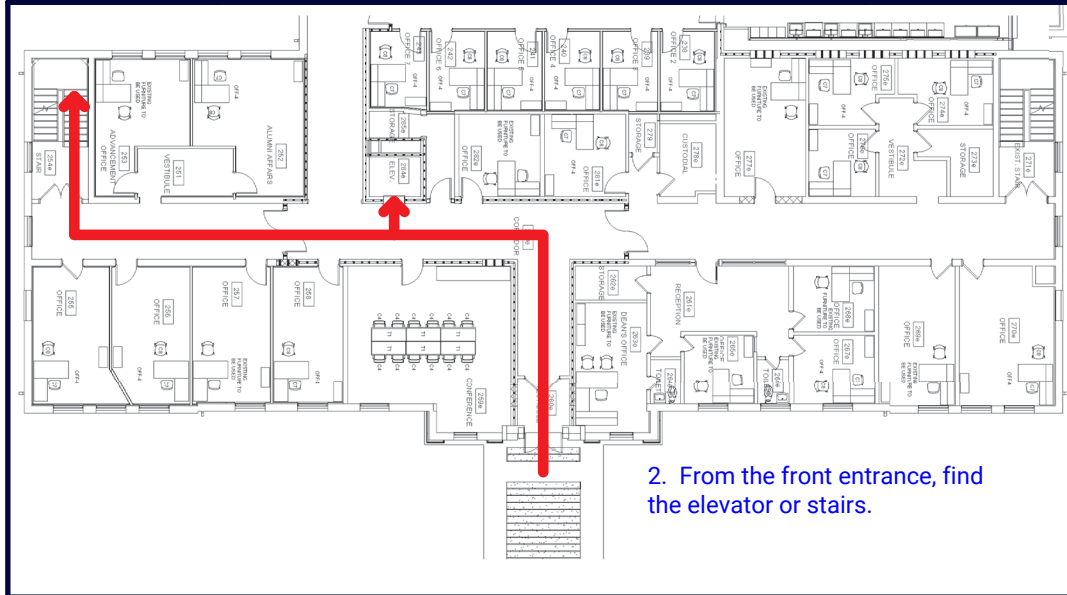

1. Come in the front entrance of Lamb Hall from University Commons.

2. From the front entrance, find the elevator or stairs.

3. On the 4th floor, find us near the Student Lounge!

When entering Lamb Hall from University Commons, use the elevator or stairwell (shown to the left) to visit your advisor's office suite on the 4th floor