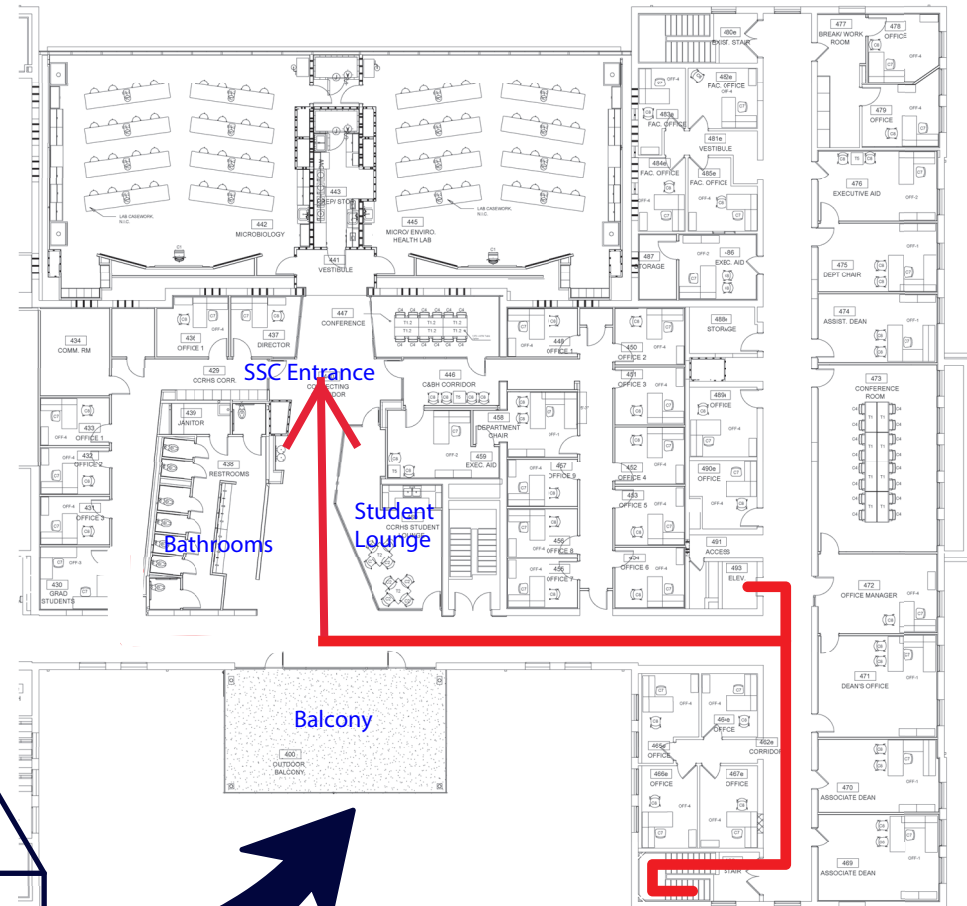

1. Come in the front entrance of Lamb Hall from University Commons.

2. From the front entrance, find the elevator or stairs.

3. On the 4th floor, find us near the Student Lounge!

When entering Lamb Hall from University Commons, use the elevator or stairwell (shown to the left) to visit your advisor's office suite on the 4th floor