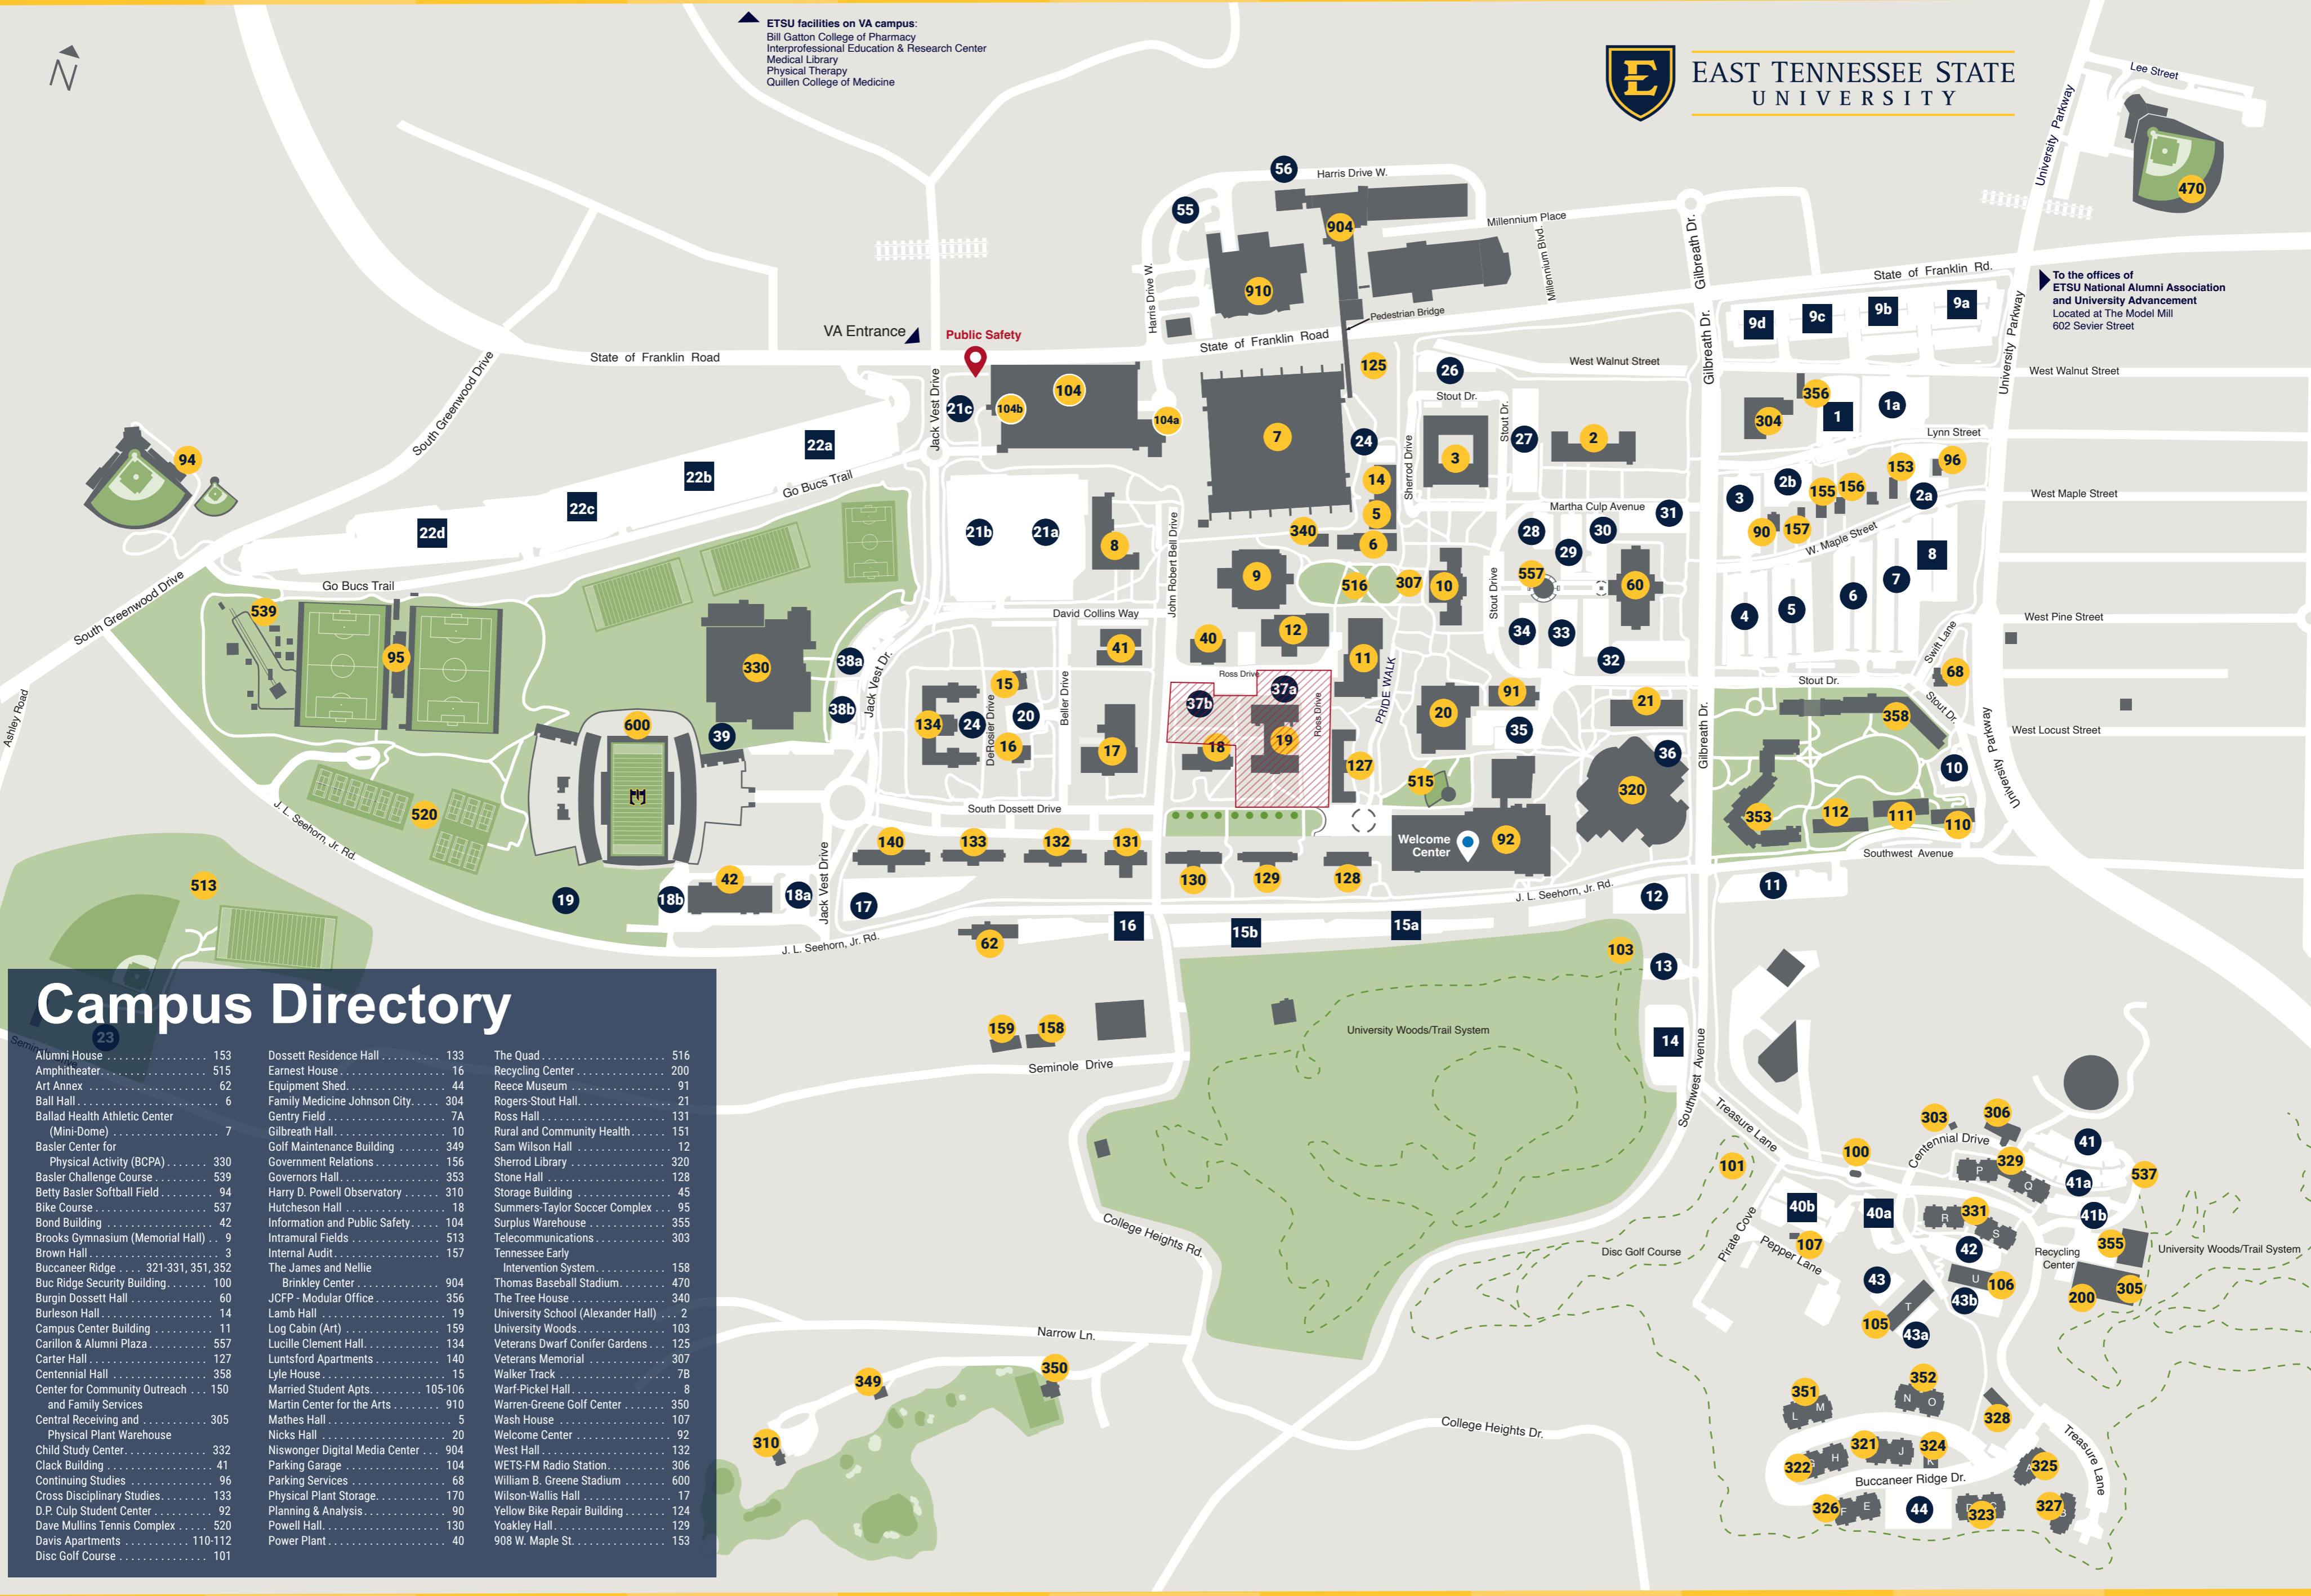

To the offices of
 ETSU National Alumni Association
 and University Advancement
 Located at The Model Mill
 602 Sevier Street

Campus Directory

Alumni House	153	Dossett Residence Hall	133	The Quad	516
Amphitheater	515	Earnest House	16	Recycling Center	200
Art Annex	62	Equipment Shed	44	Reece Museum	91
Ball Hall	6	Family Medicine Johnson City	304	Rogers-Stout Hall	21
Ballad Health Athletic Center (Mini-Dome)	7	Gentry Field	7A	Ross Hall	131
Basler Center for Physical Activity (BCPA)	330	Gilbreath Hall	10	Rural and Community Health	151
Basler Challenge Course	539	Golf Maintenance Building	349	Sam Wilson Hall	12
Betty Basler Softball Field	94	Government Relations	156	Sherrod Library	320
Bike Course	537	Governors Hall	353	Stone Hall	128
Bond Building	42	Harry D. Powell Observatory	310	Storage Building	45
Brooks Gymnasium (Memorial Hall)	9	Hutcheson Hall	18	Summers-Taylor Soccer Complex	95
Brown Hall	3	Information and Public Safety	104	Surplus Warehouse	355
Buccaneer Ridge	321-331, 351, 352	Intramural Fields	513	Telecommunications	303
Buc Ridge Security Building	100	Internal Audit	157	Tennessee Early Intervention System	158
Burgin Dossett Hall	60	The James and Nellie Brinkley Center	904	Thomas Baseball Stadium	470
Burleson Hall	14	JCFP - Modular Office	356	The Tree House	340
Campus Center Building	11	Lamb Hall	19	University School (Alexander Hall)	2
Carillon & Alumni Plaza	557	Log Cabin (Art)	159	University Woods	103
Carter Hall	127	Lucille Clement Hall	134	Veterans Dwarf Conifer Gardens	125
Centennial Hall	358	Luntsford Apartments	140	Veterans Memorial	307
Center for Community Outreach and Family Services	150	Lyle House	15	Walker Track	78
Central Receiving and Physical Plant Warehouse	305	Married Student Apts.	105-106	Warf-Pickel Hall	8
Child Study Center	332	Martin Center for the Arts	910	Warren-Greene Golf Center	350
Clack Building	41	Mathes Hall	5	Wash House	107
Continuing Studies	96	Nicks Hall	20	Welcome Center	92
Cross Disciplinary Studies	133	Niswonger Digital Media Center	904	West Hall	132
D.P. Culp Student Center	92	Parking Garage	104	WETS-FM Radio Station	306
Dave Mullins Tennis Complex	520	Parking Services	68	William B. Greene Stadium	600
Davis Apartments	110-112	Physical Plant Storage	170	Wilson-Wallis Hall	17
Disc Golf Course	101	Planning & Analysis	90	Yellow Bike Repair Building	124
		Powell Hall	130	Yoakley Hall	129
		Power Plant	40	908 W. Maple St.	153