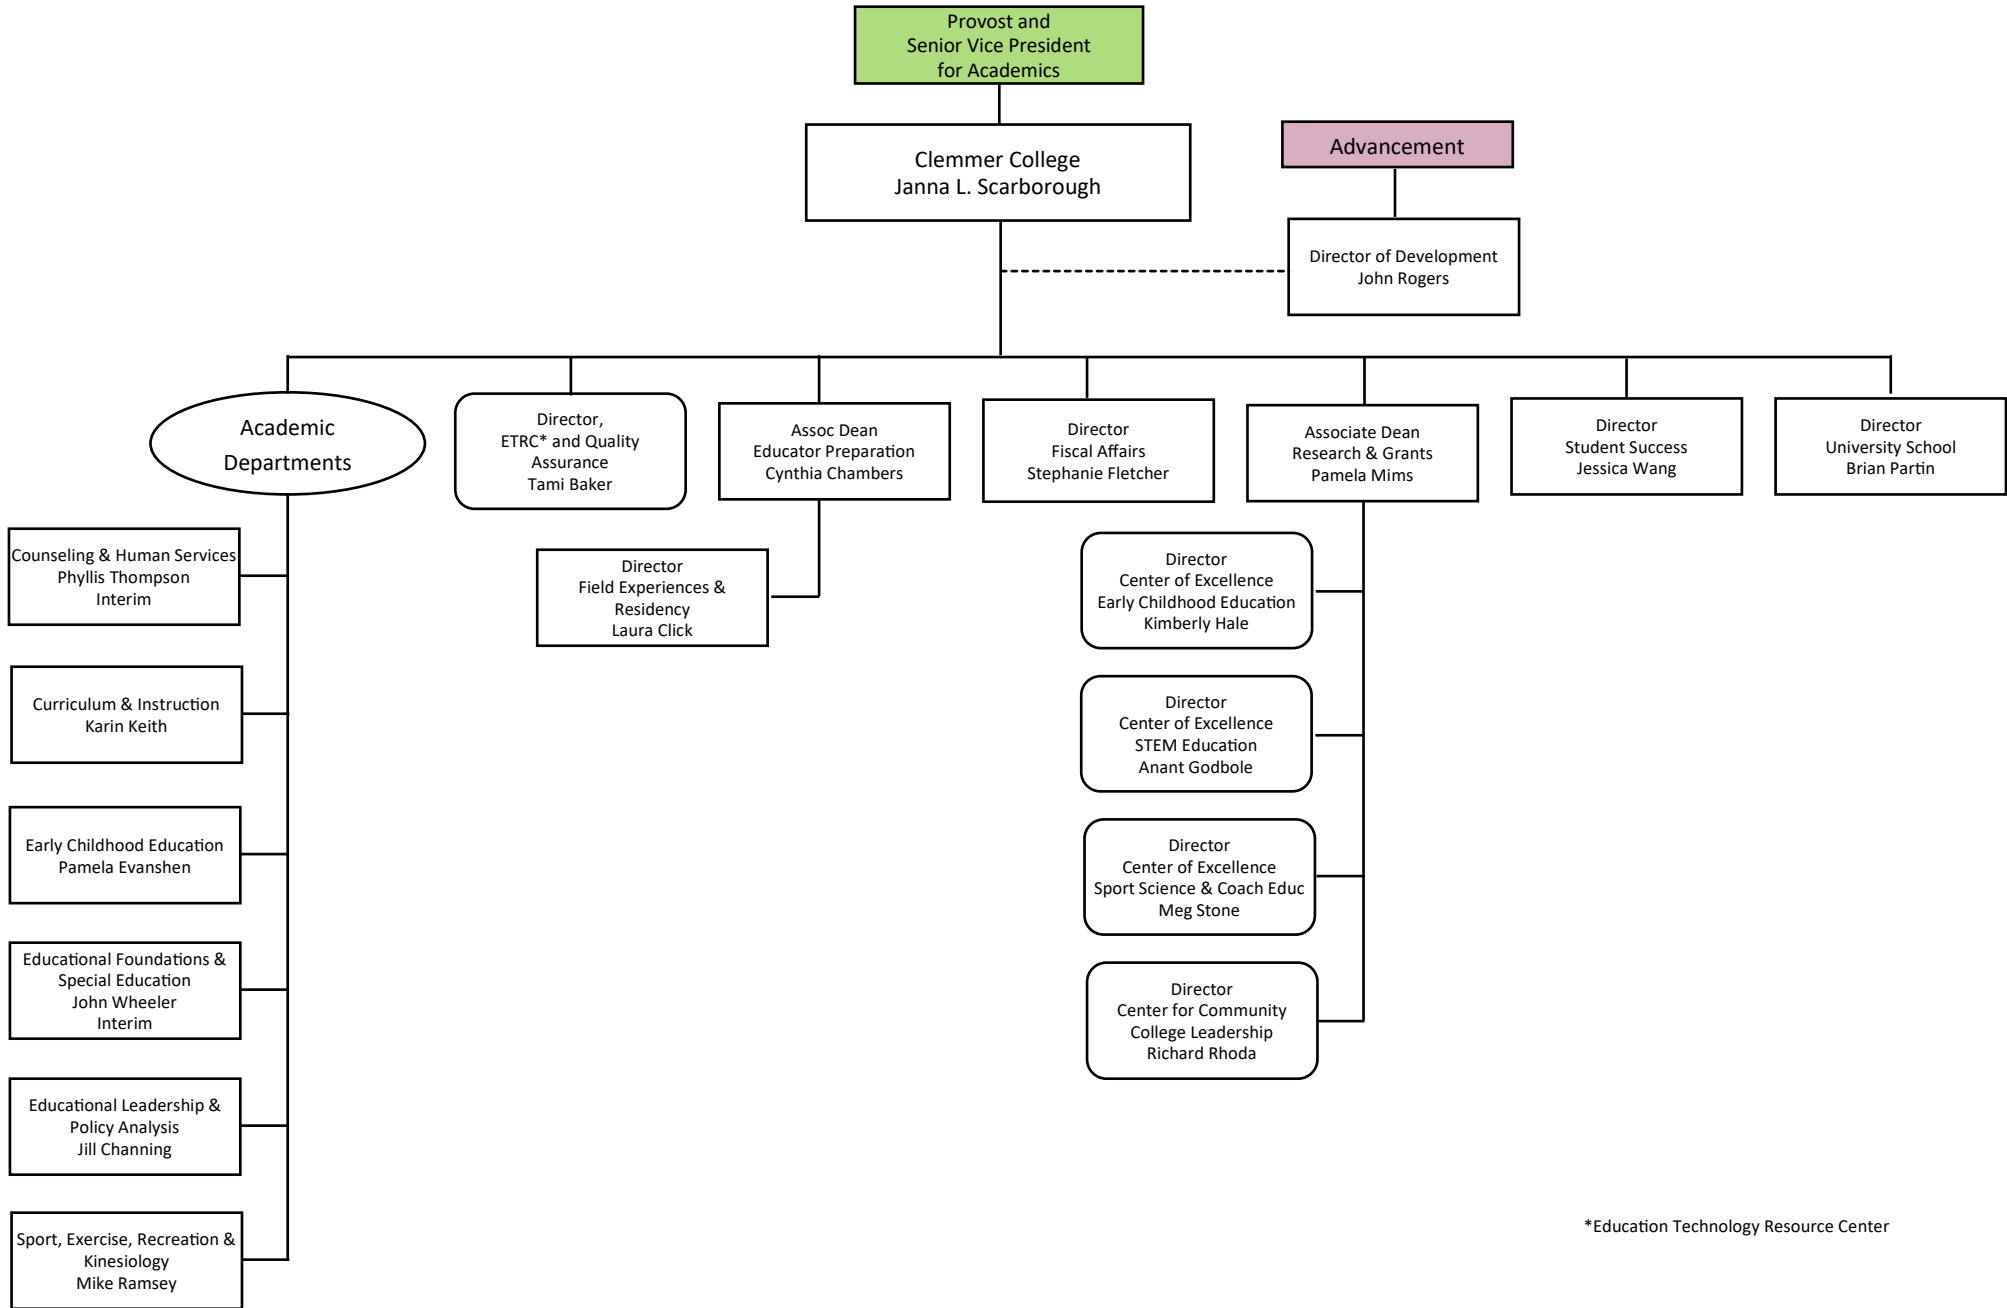

- President Direct Report
- - - Dual Role
- Unit Org Chart Below

*Education Technology Resource Center