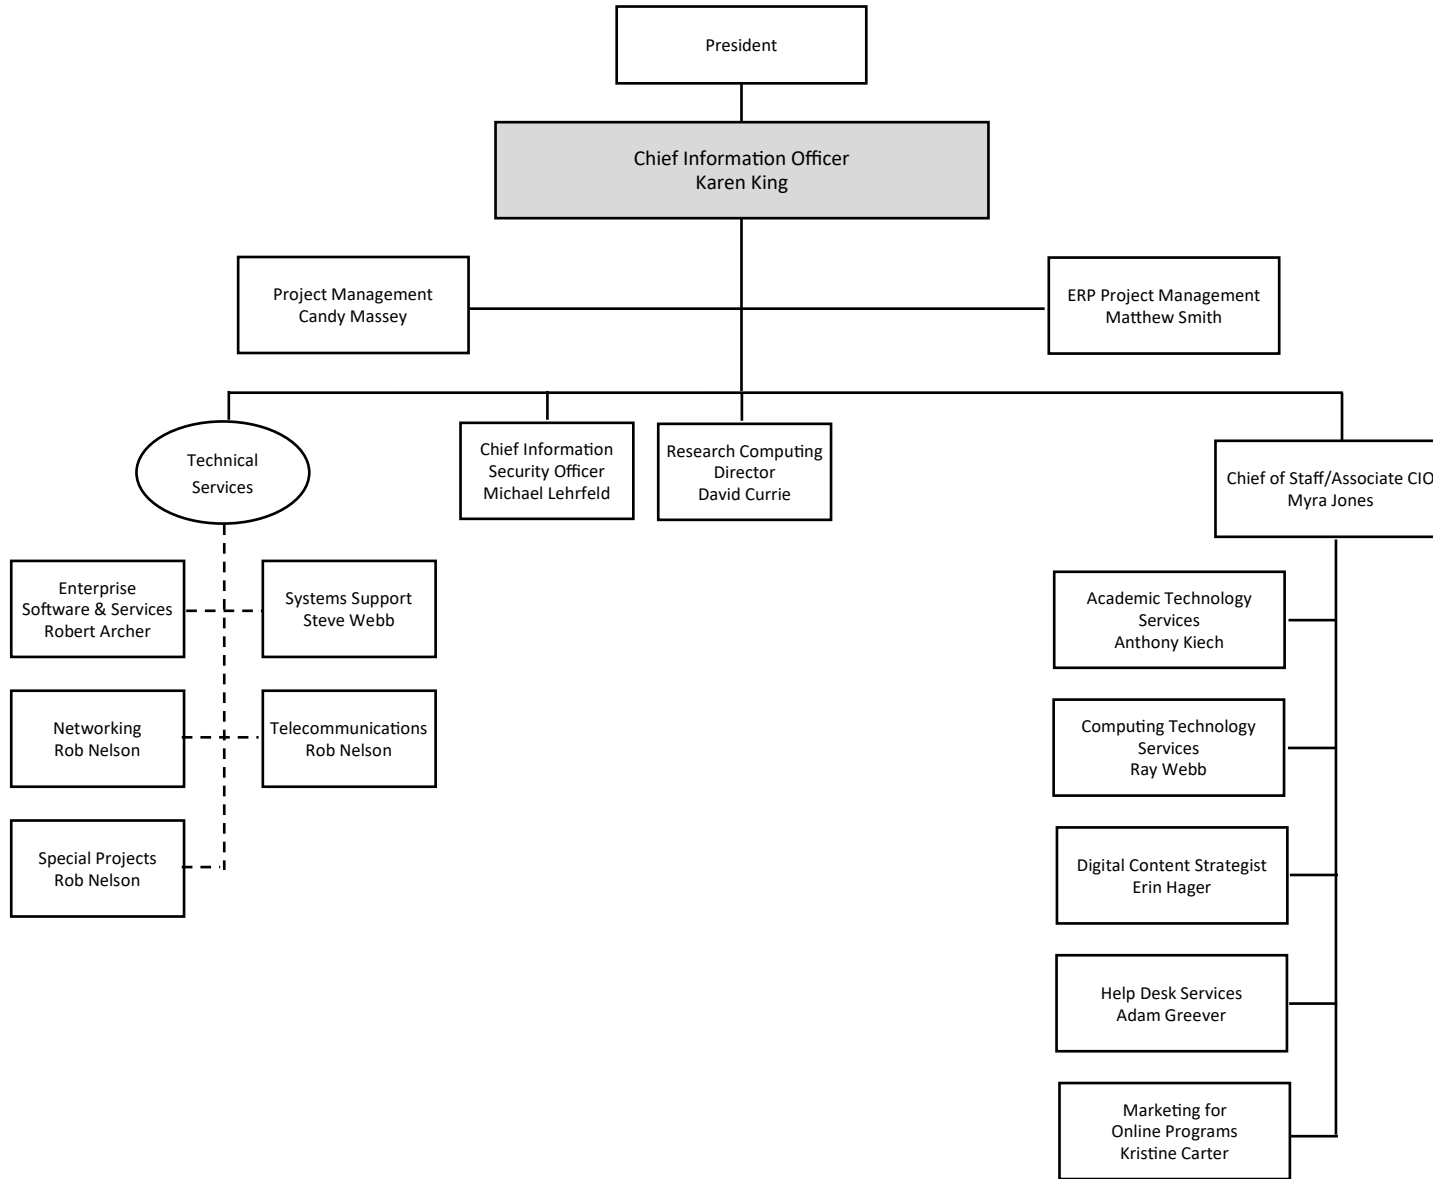

- President Direct Report
- - - Dual Role
- Unit Org Chart Below

*Education Technology Resource Center