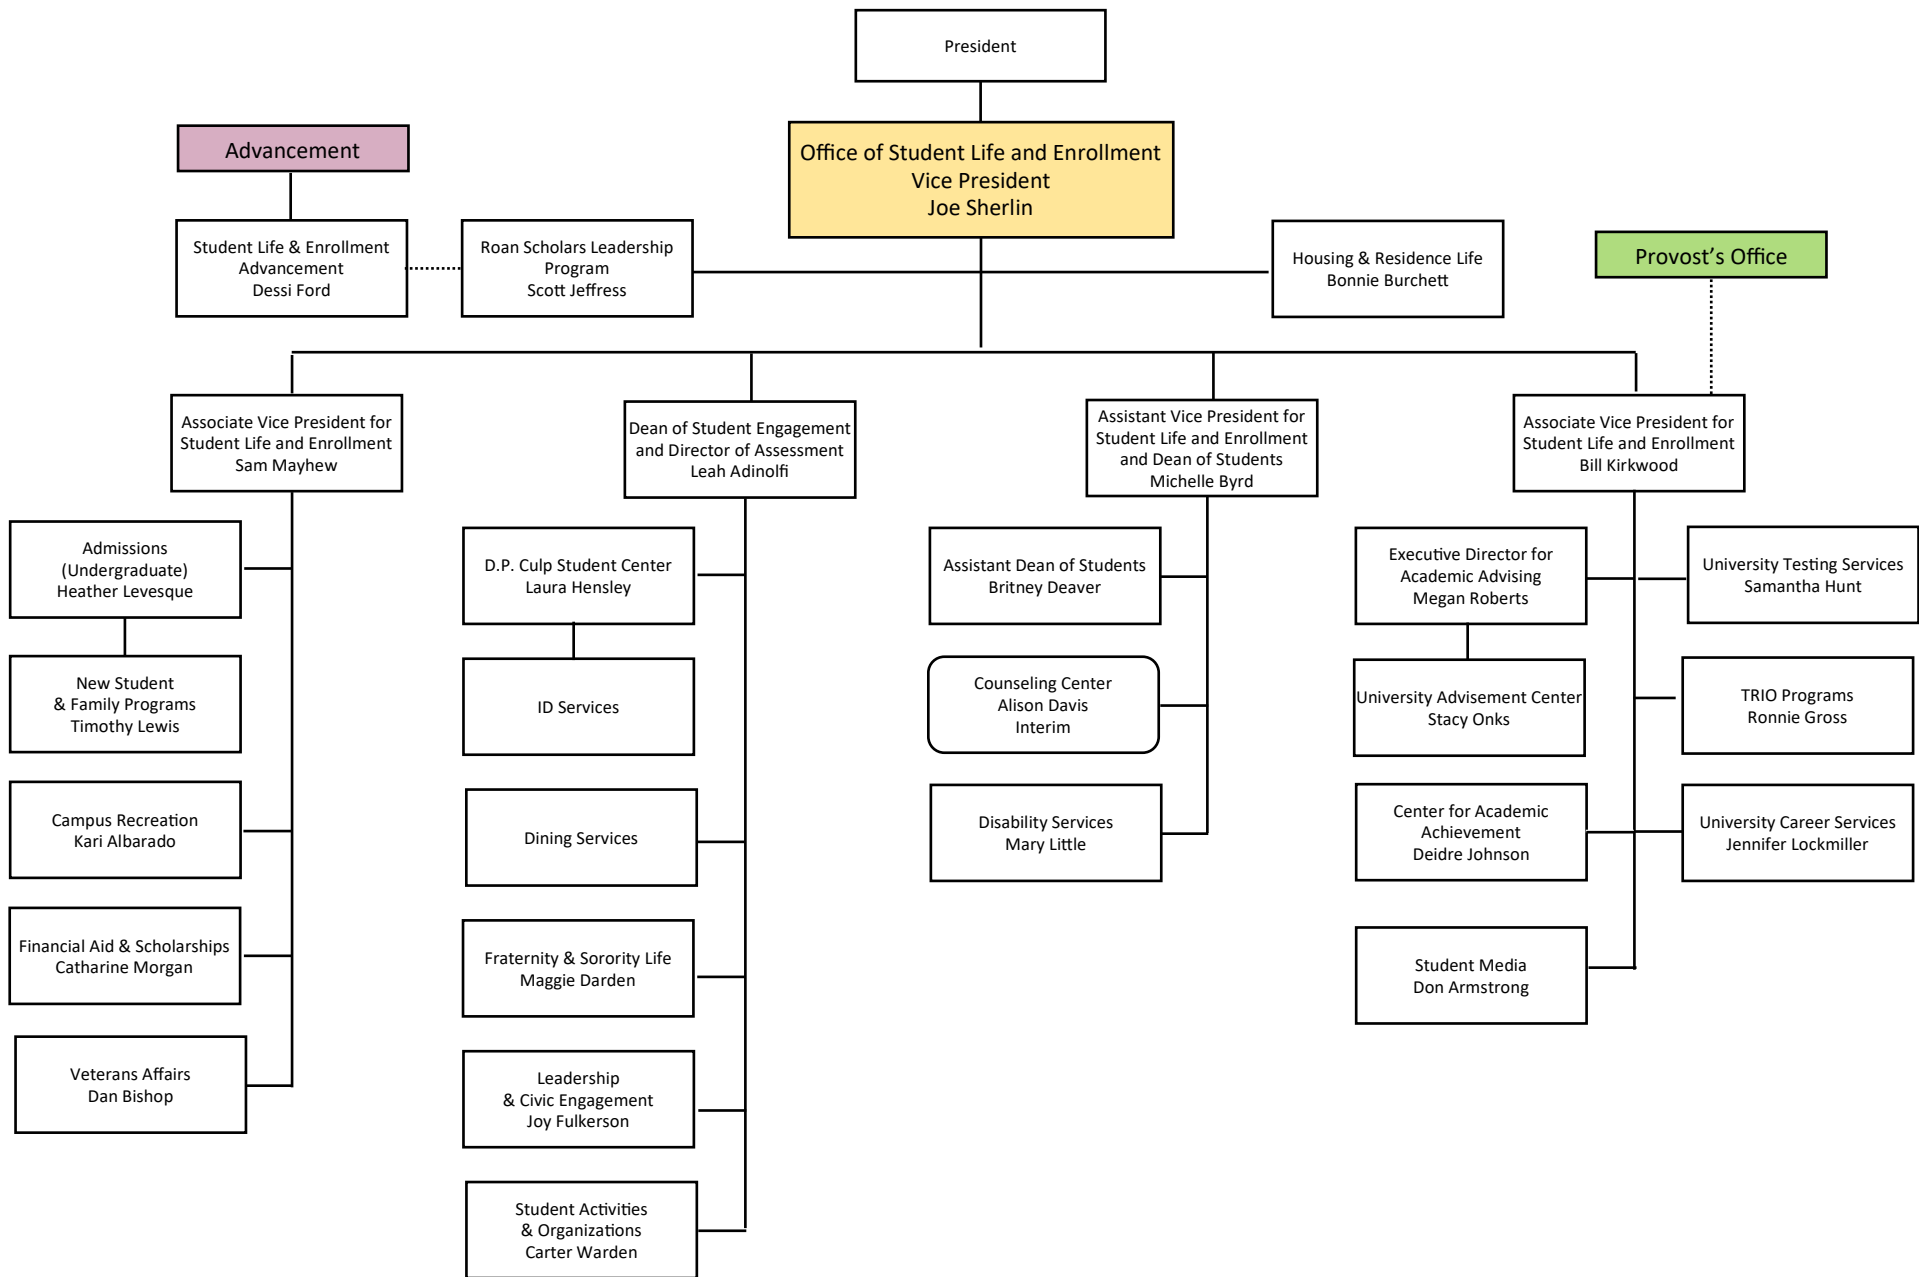

- President Direct Report
- - - Dual Role
- Unit Org Chart Below

*Education Technology Resource Center