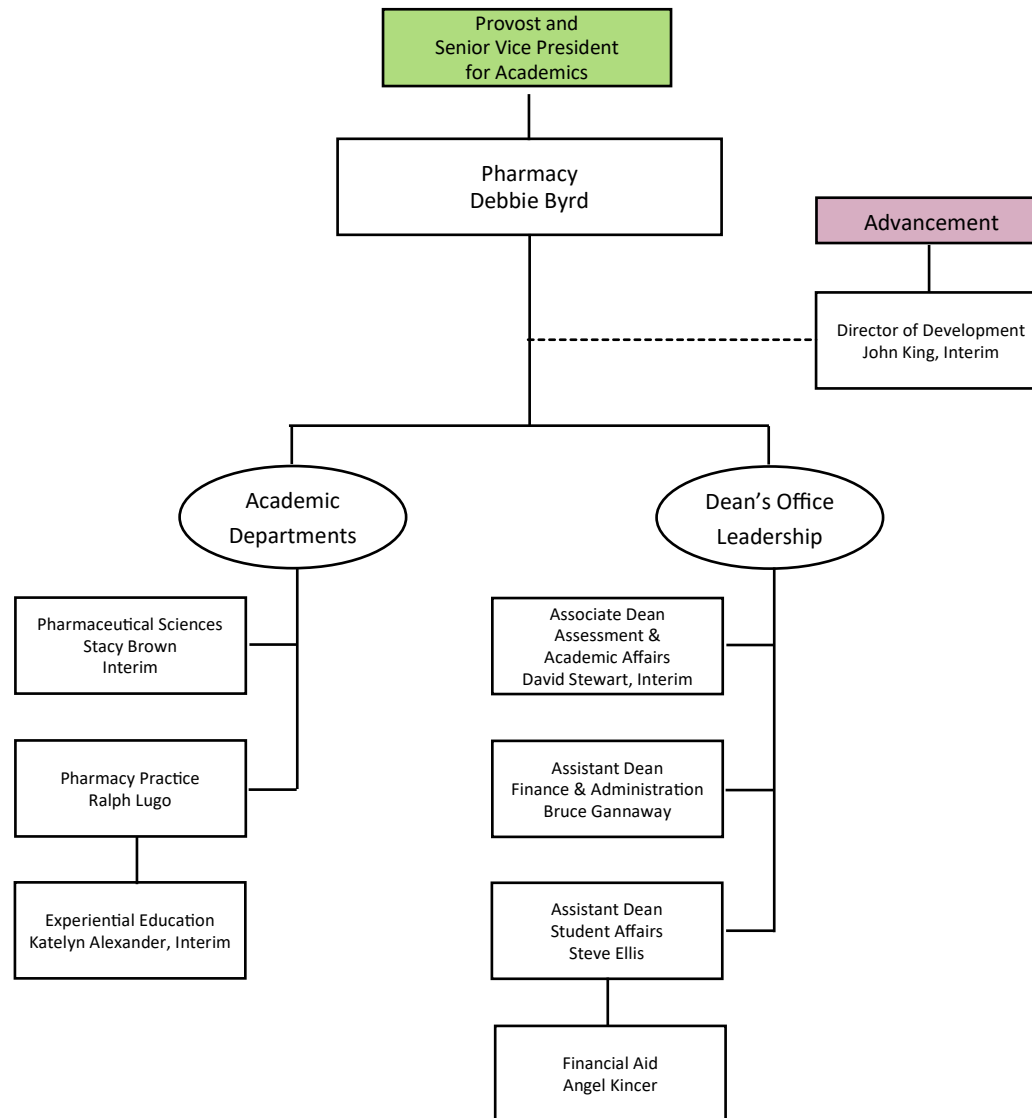

- President Direct Report
- - - Dual Role
- Unit Org Chart Below

*Education Technology Resource Center