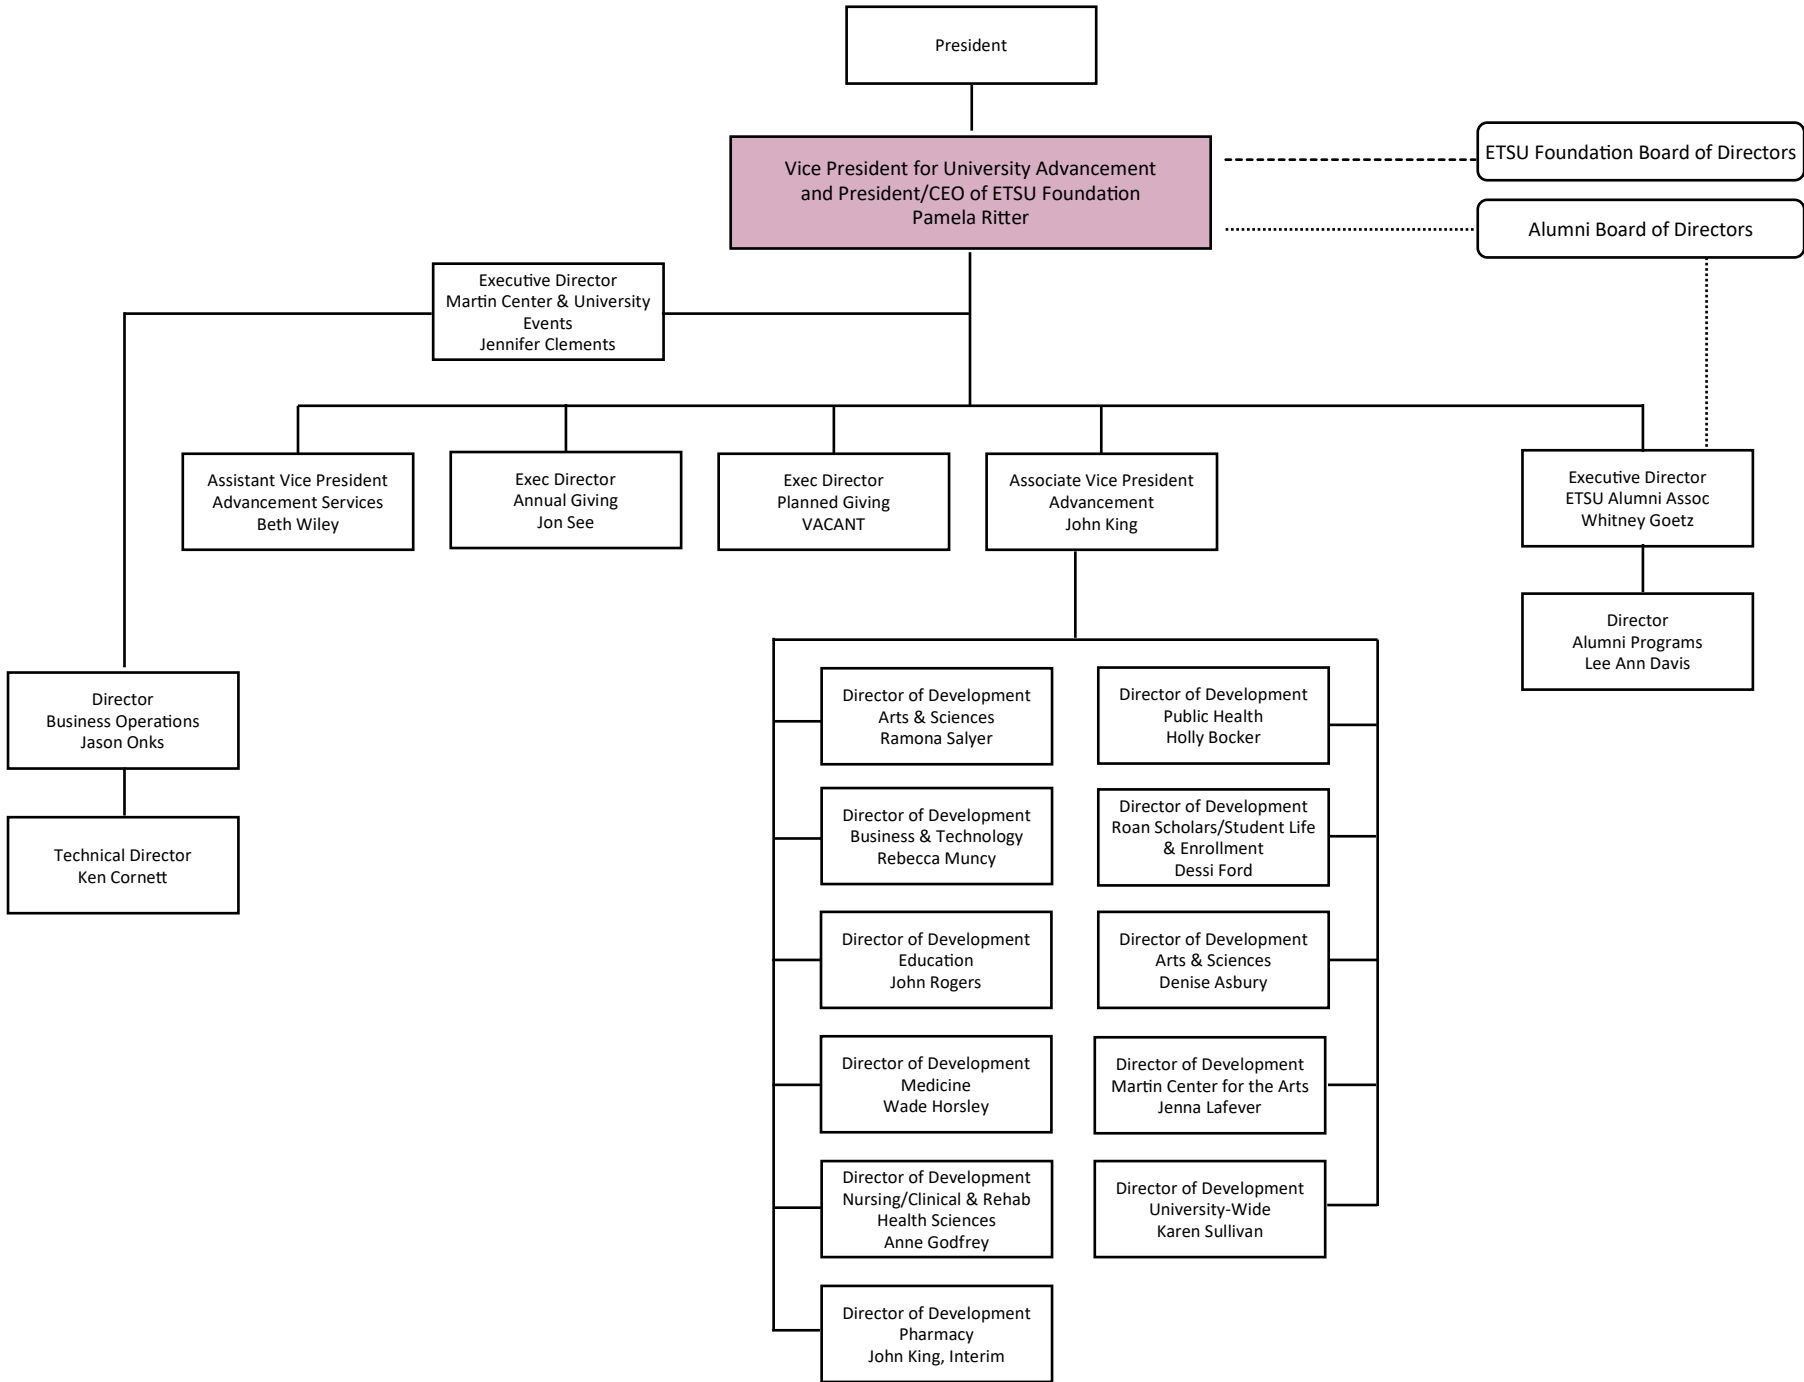

- President Direct Report
- - - Dual Role
- Unit Org Chart Below

*Education Technology Resource Center