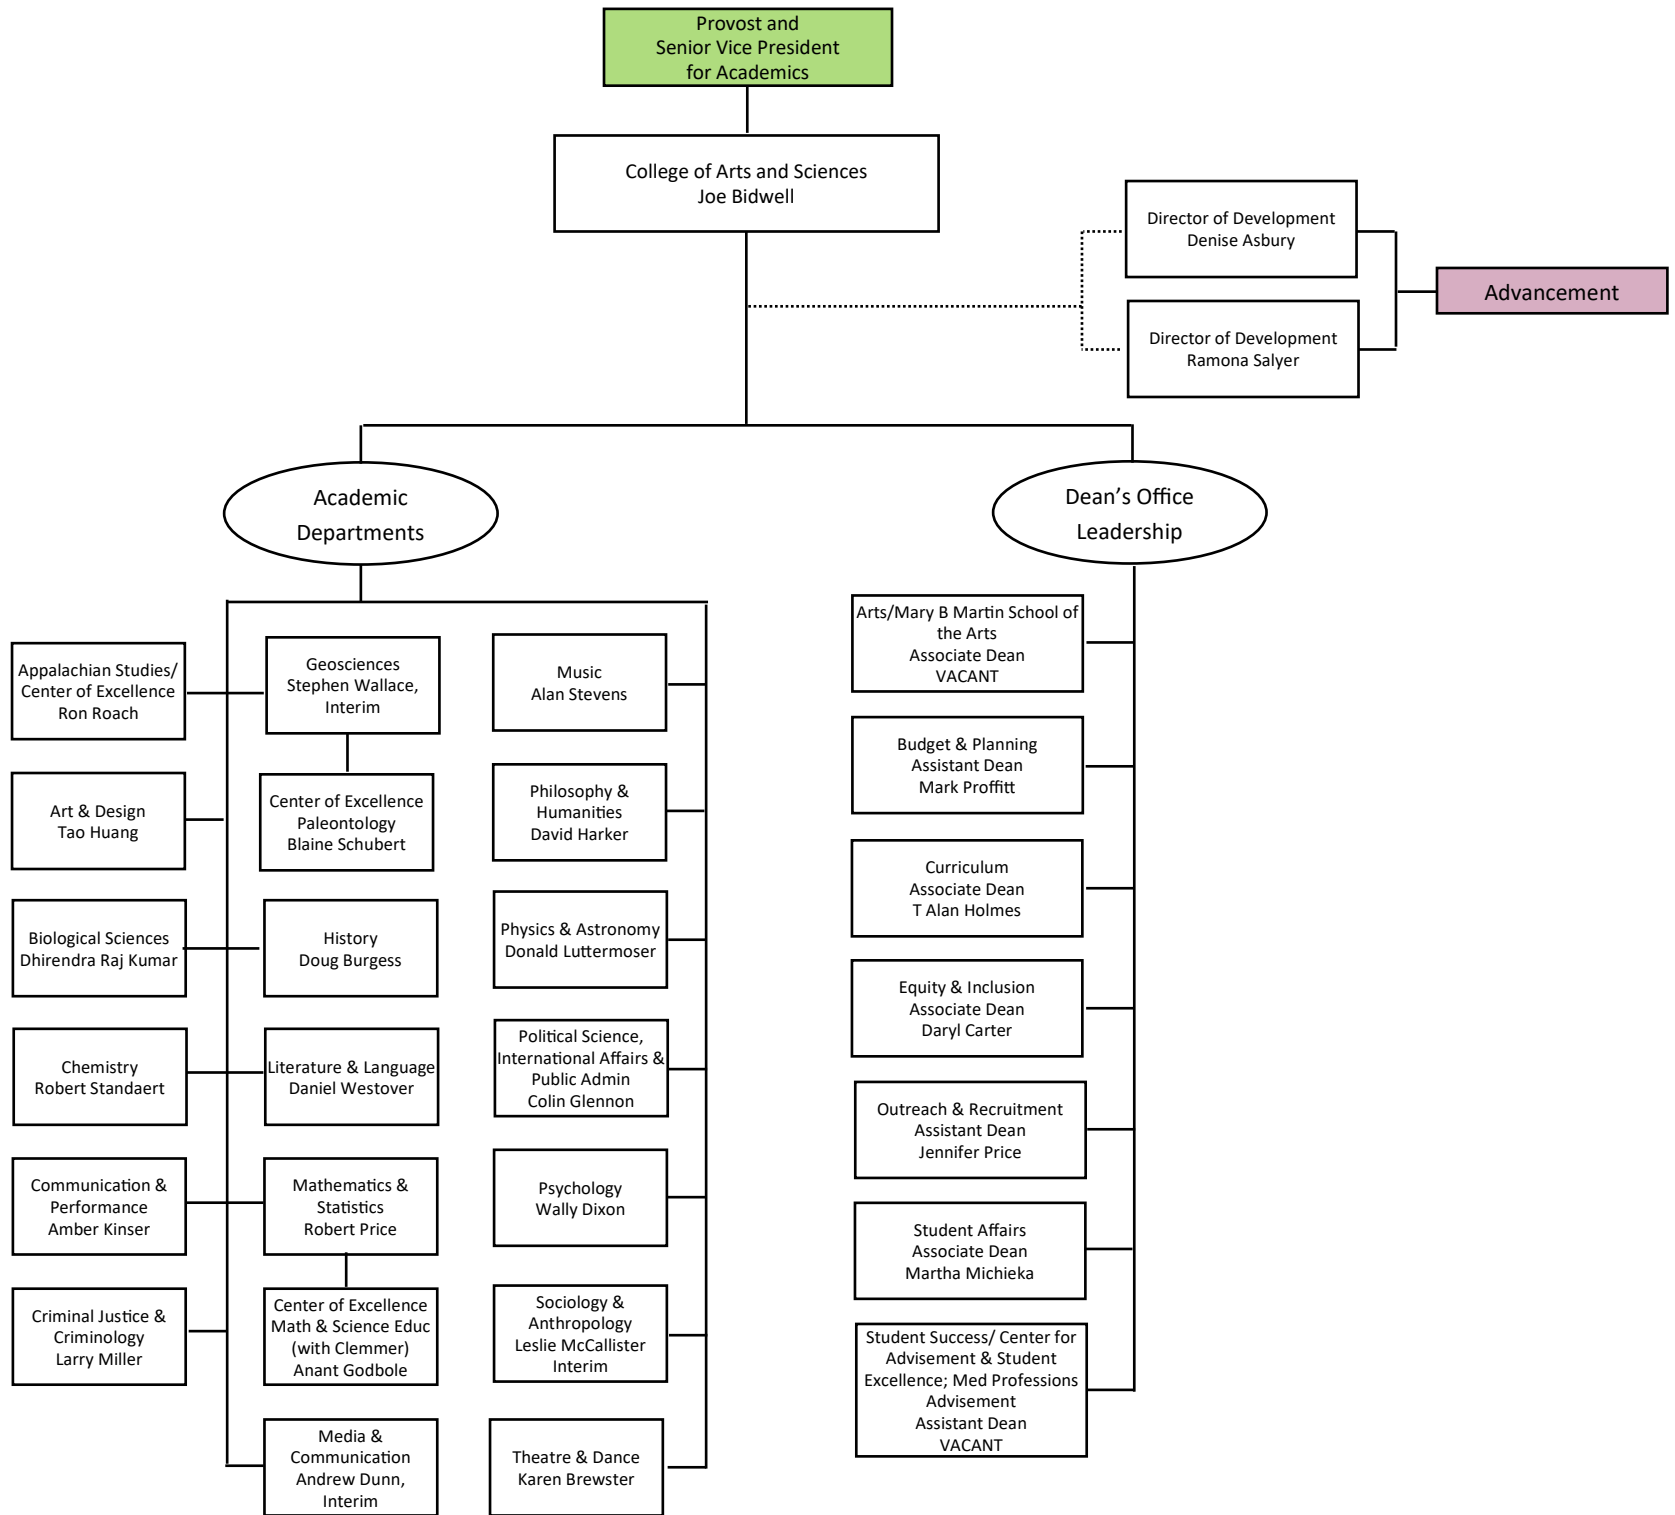

- President Direct Report
- - - Dual Role
- Unit Org Chart Below

*Education Technology Resource Center