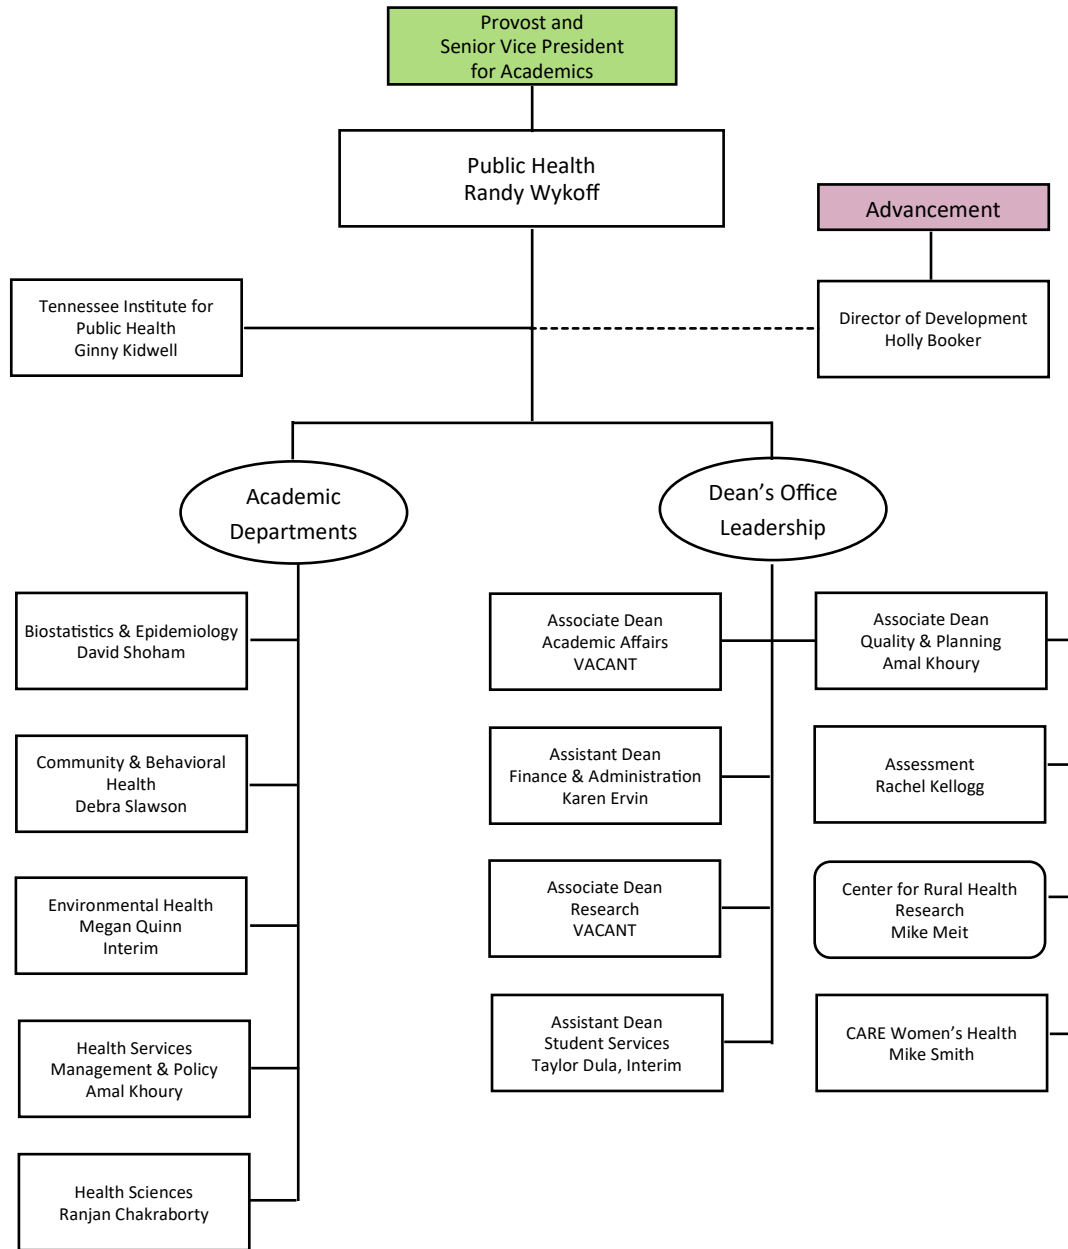

- President Direct Report
- - - Dual Role
- Unit Org Chart Below

*Education Technology Resource Center