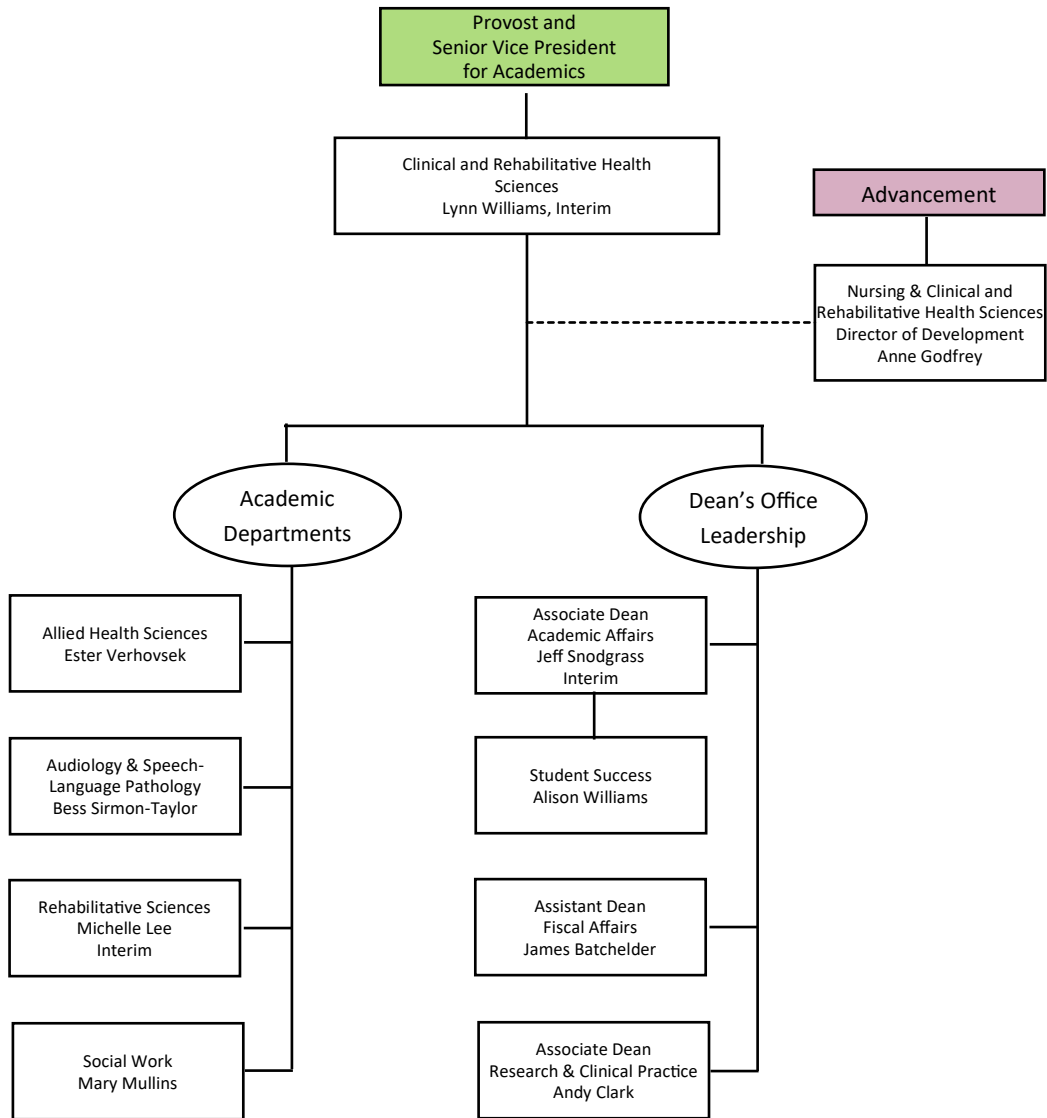

- President Direct Report
- - - Dual Role
- Unit Org Chart Below

*Education Technology Resource Center