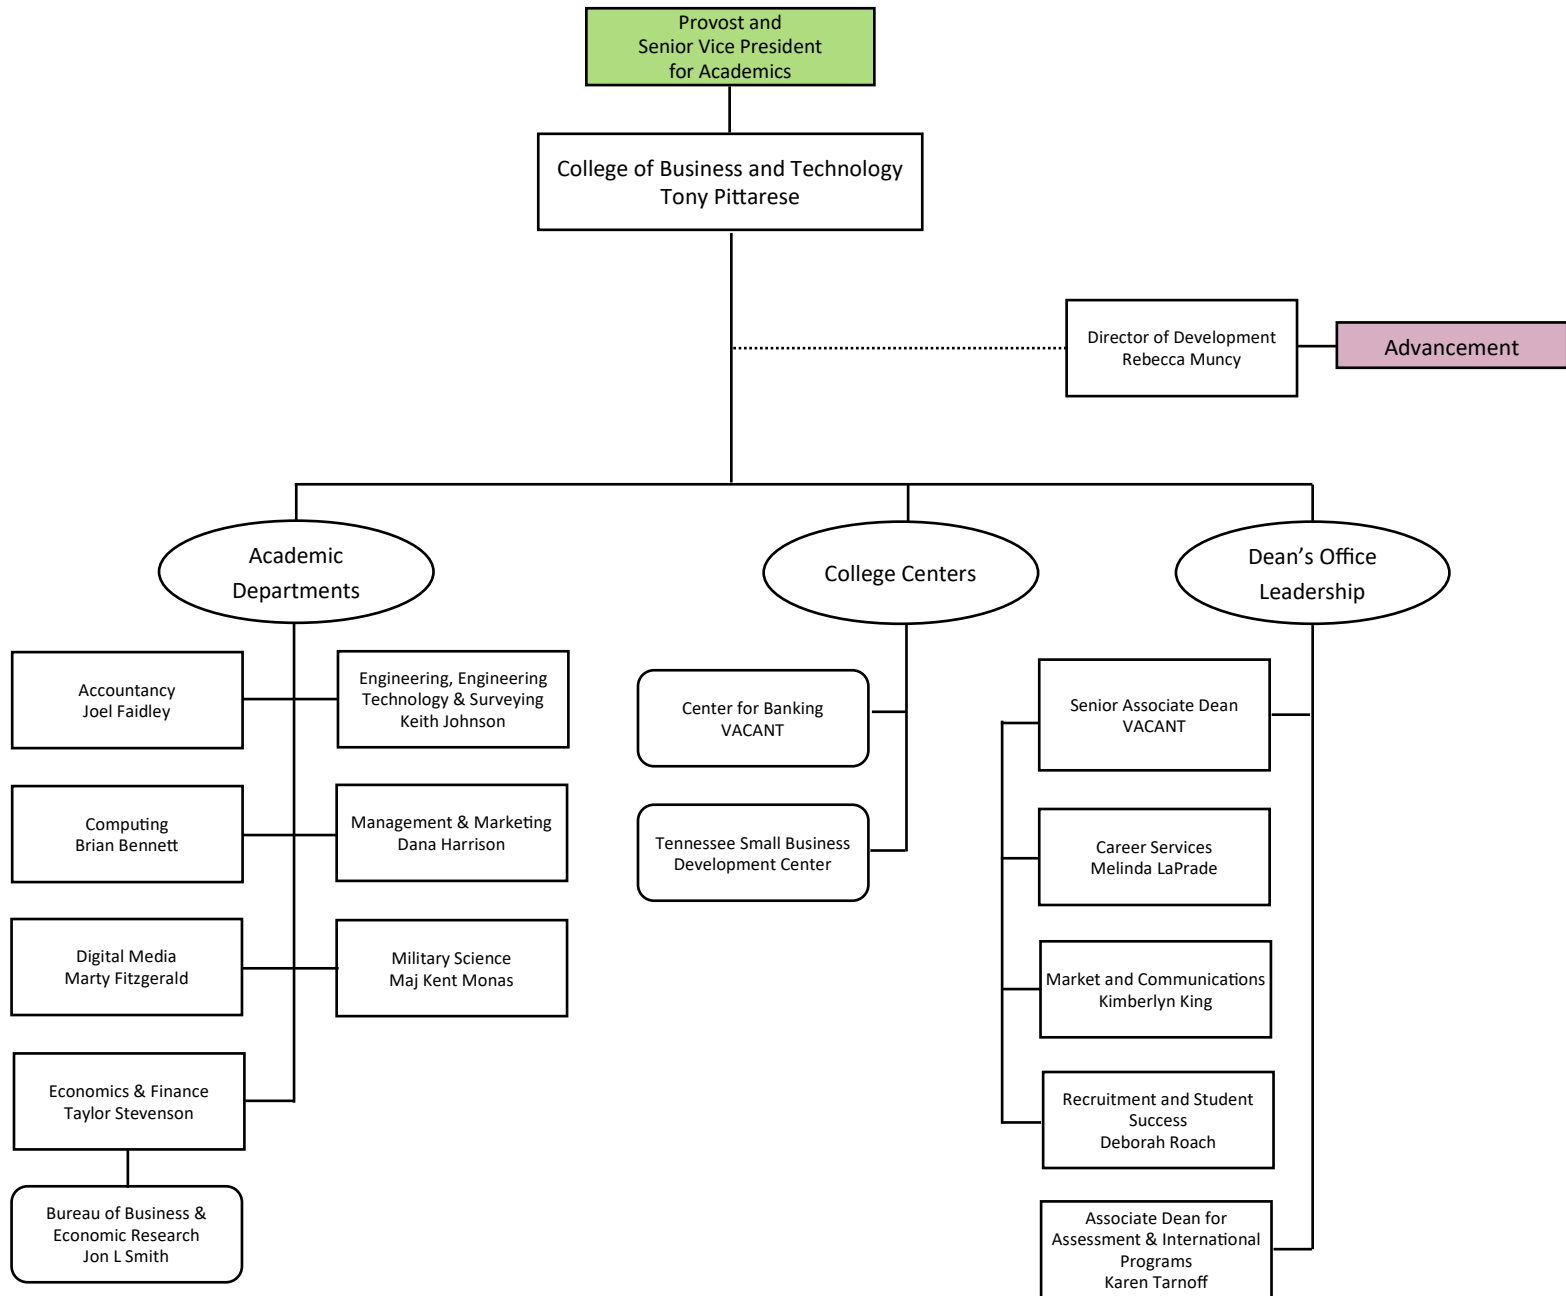

- President Direct Report
- - - Dual Role
- Unit Org Chart Below

*Education Technology Resource Center