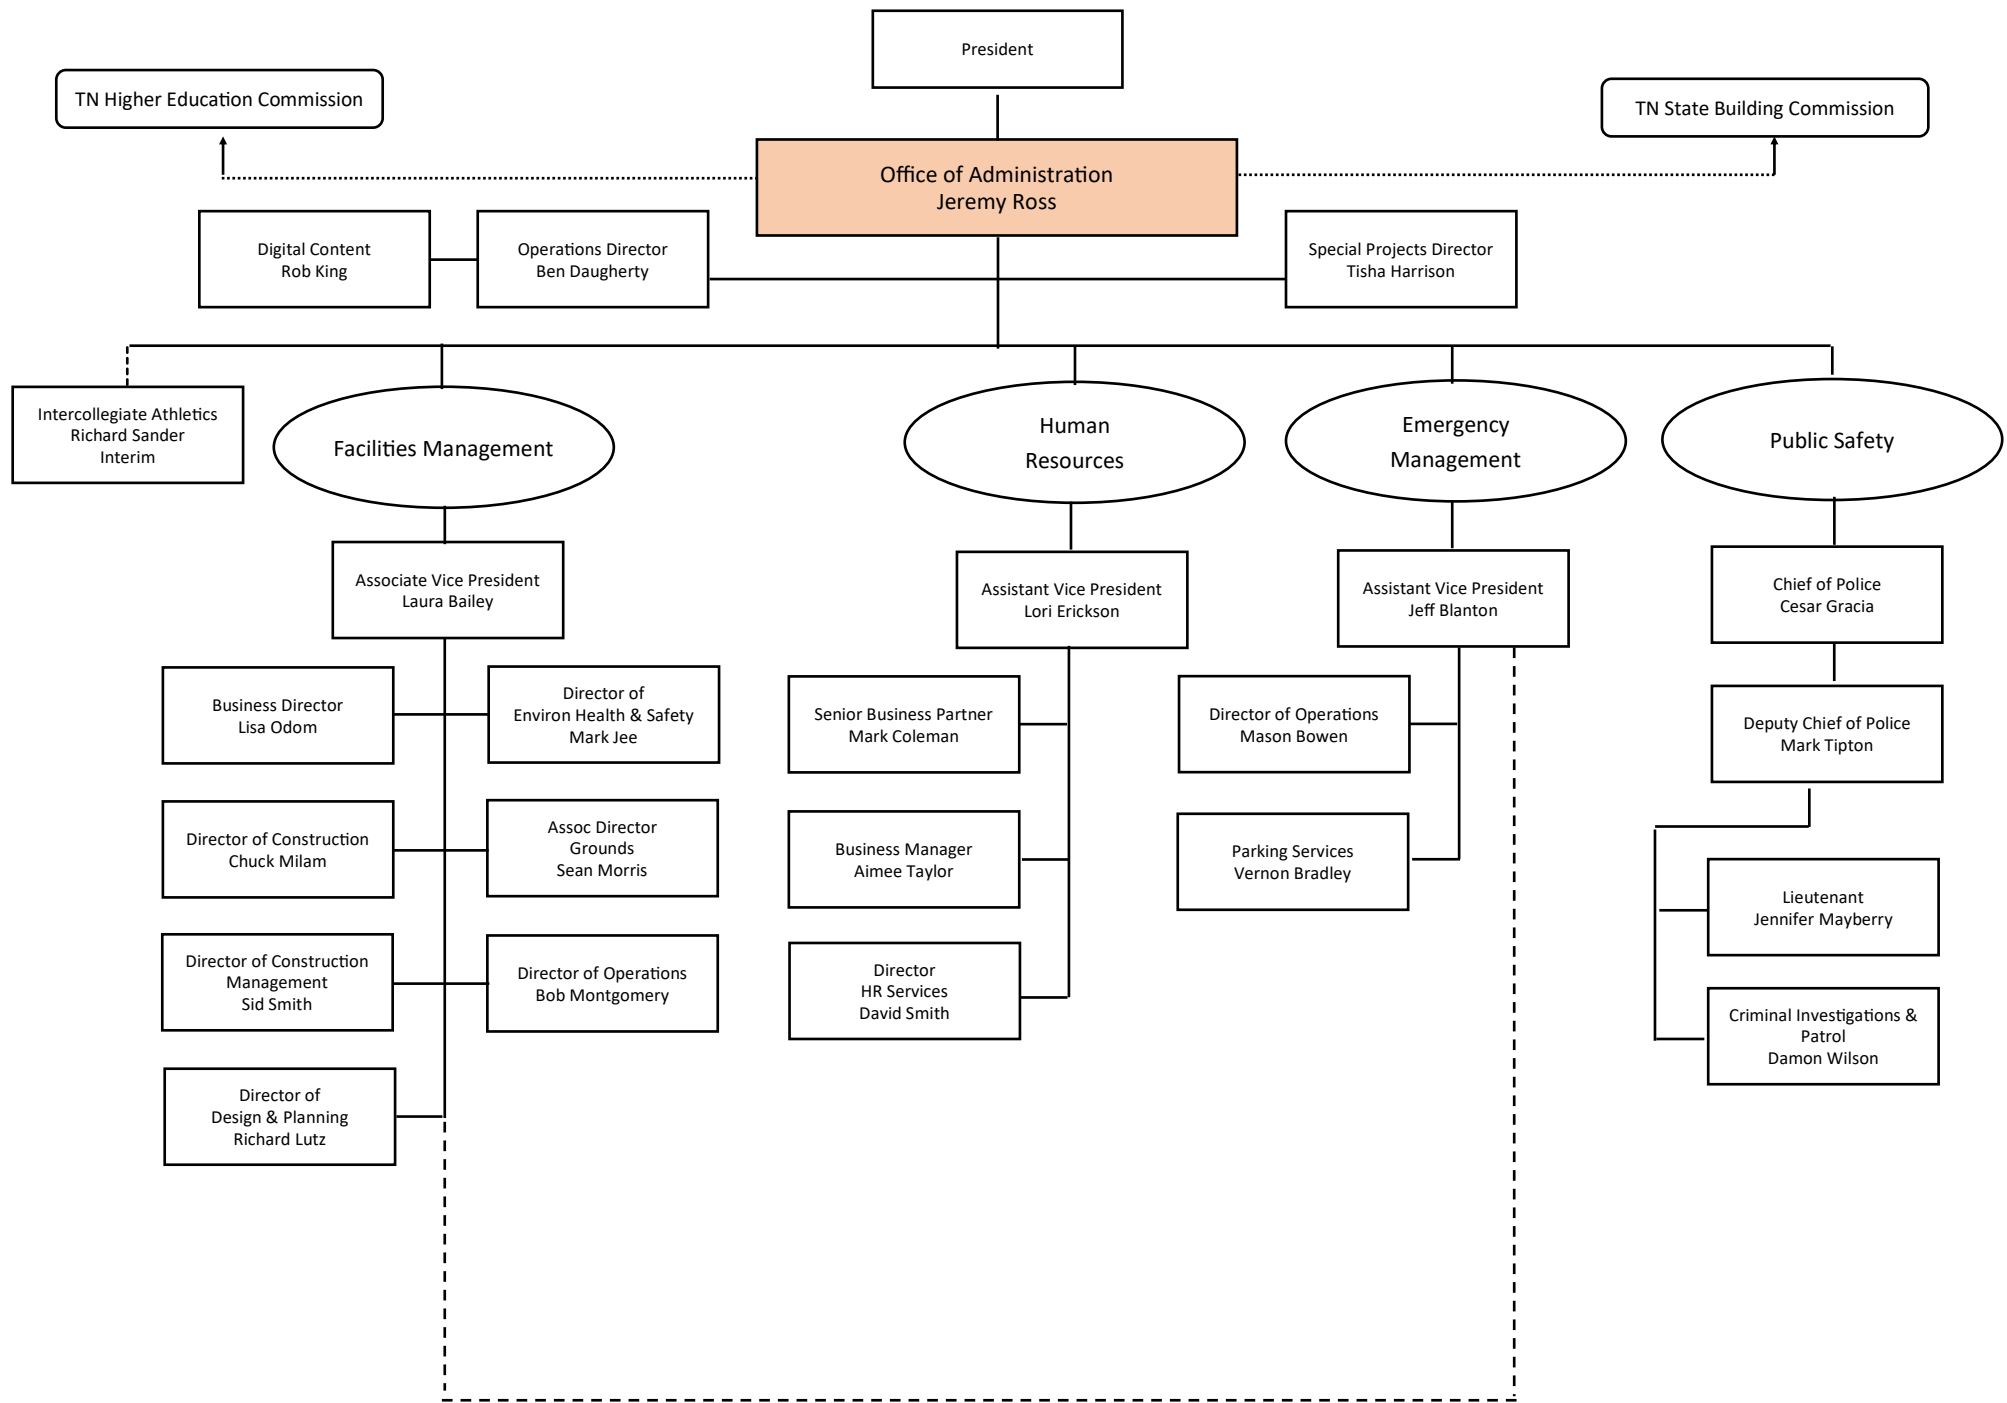

- President Direct Report
- - - Dual Role
- Unit Org Chart Below

*Education Technology Resource Center