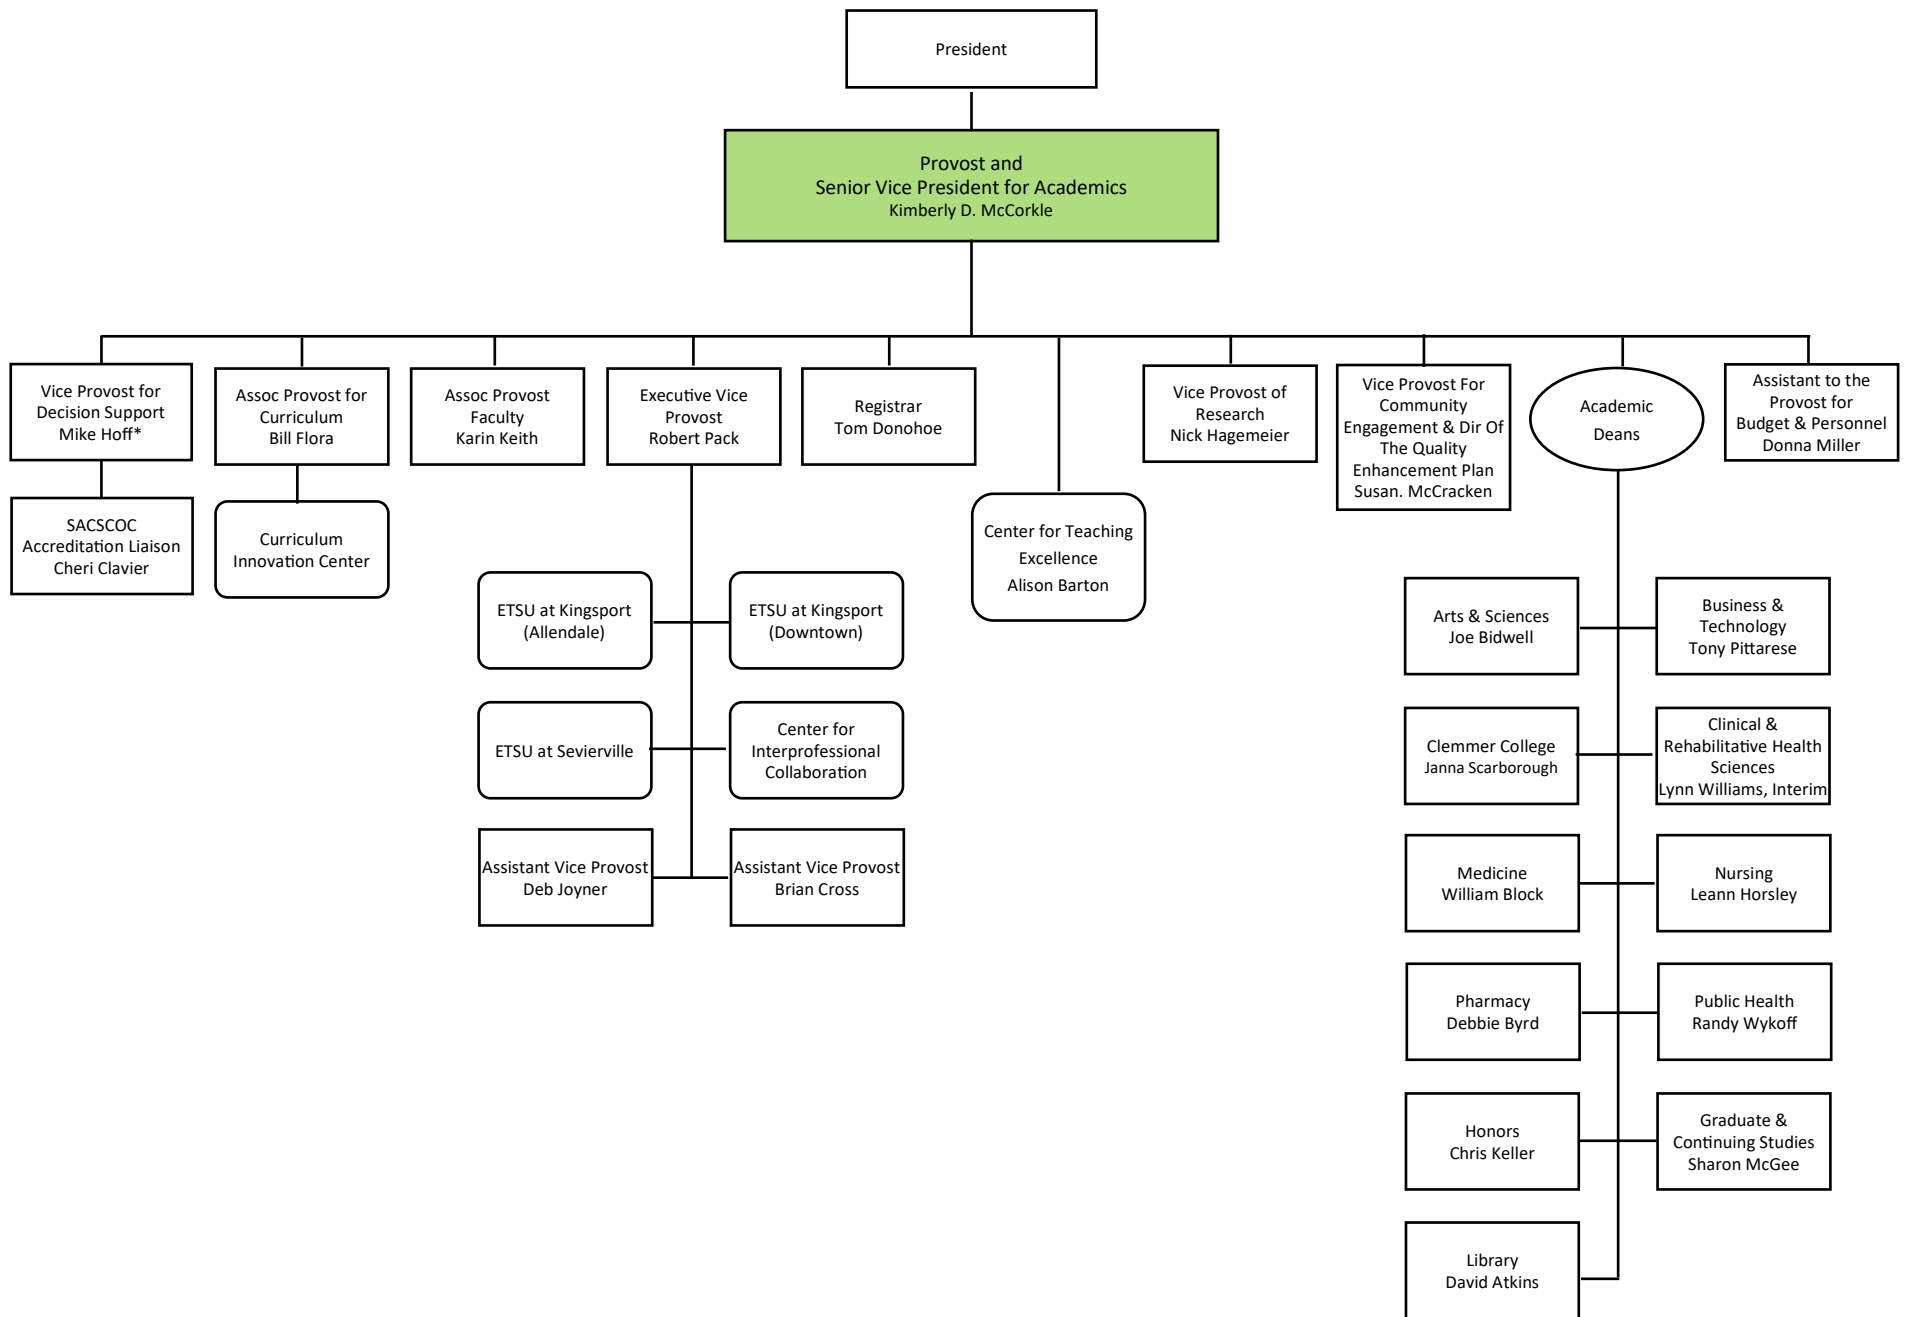

- President Direct Report
- - - Dual Role
- Unit Org Chart Below

*Education Technology Resource Center