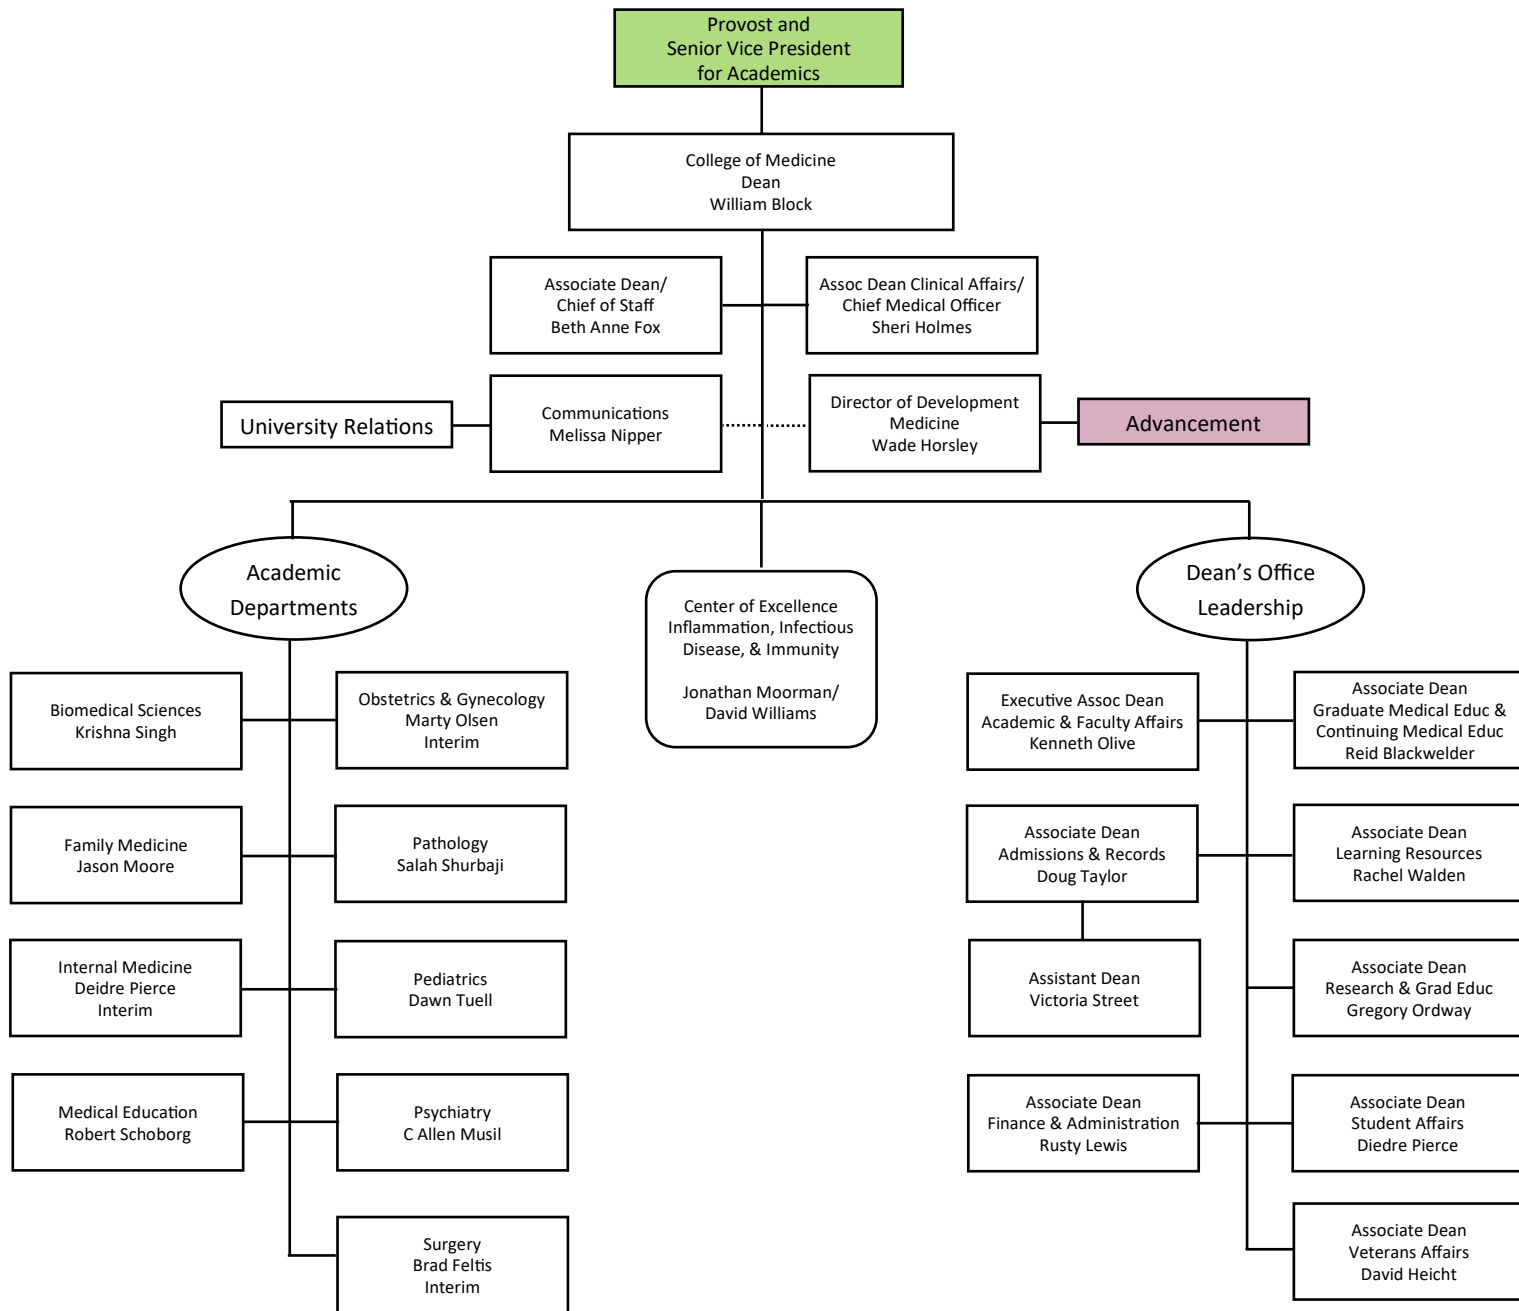

- President Direct Report
- - - Dual Role
- Unit Org Chart Below

*Education Technology Resource Center