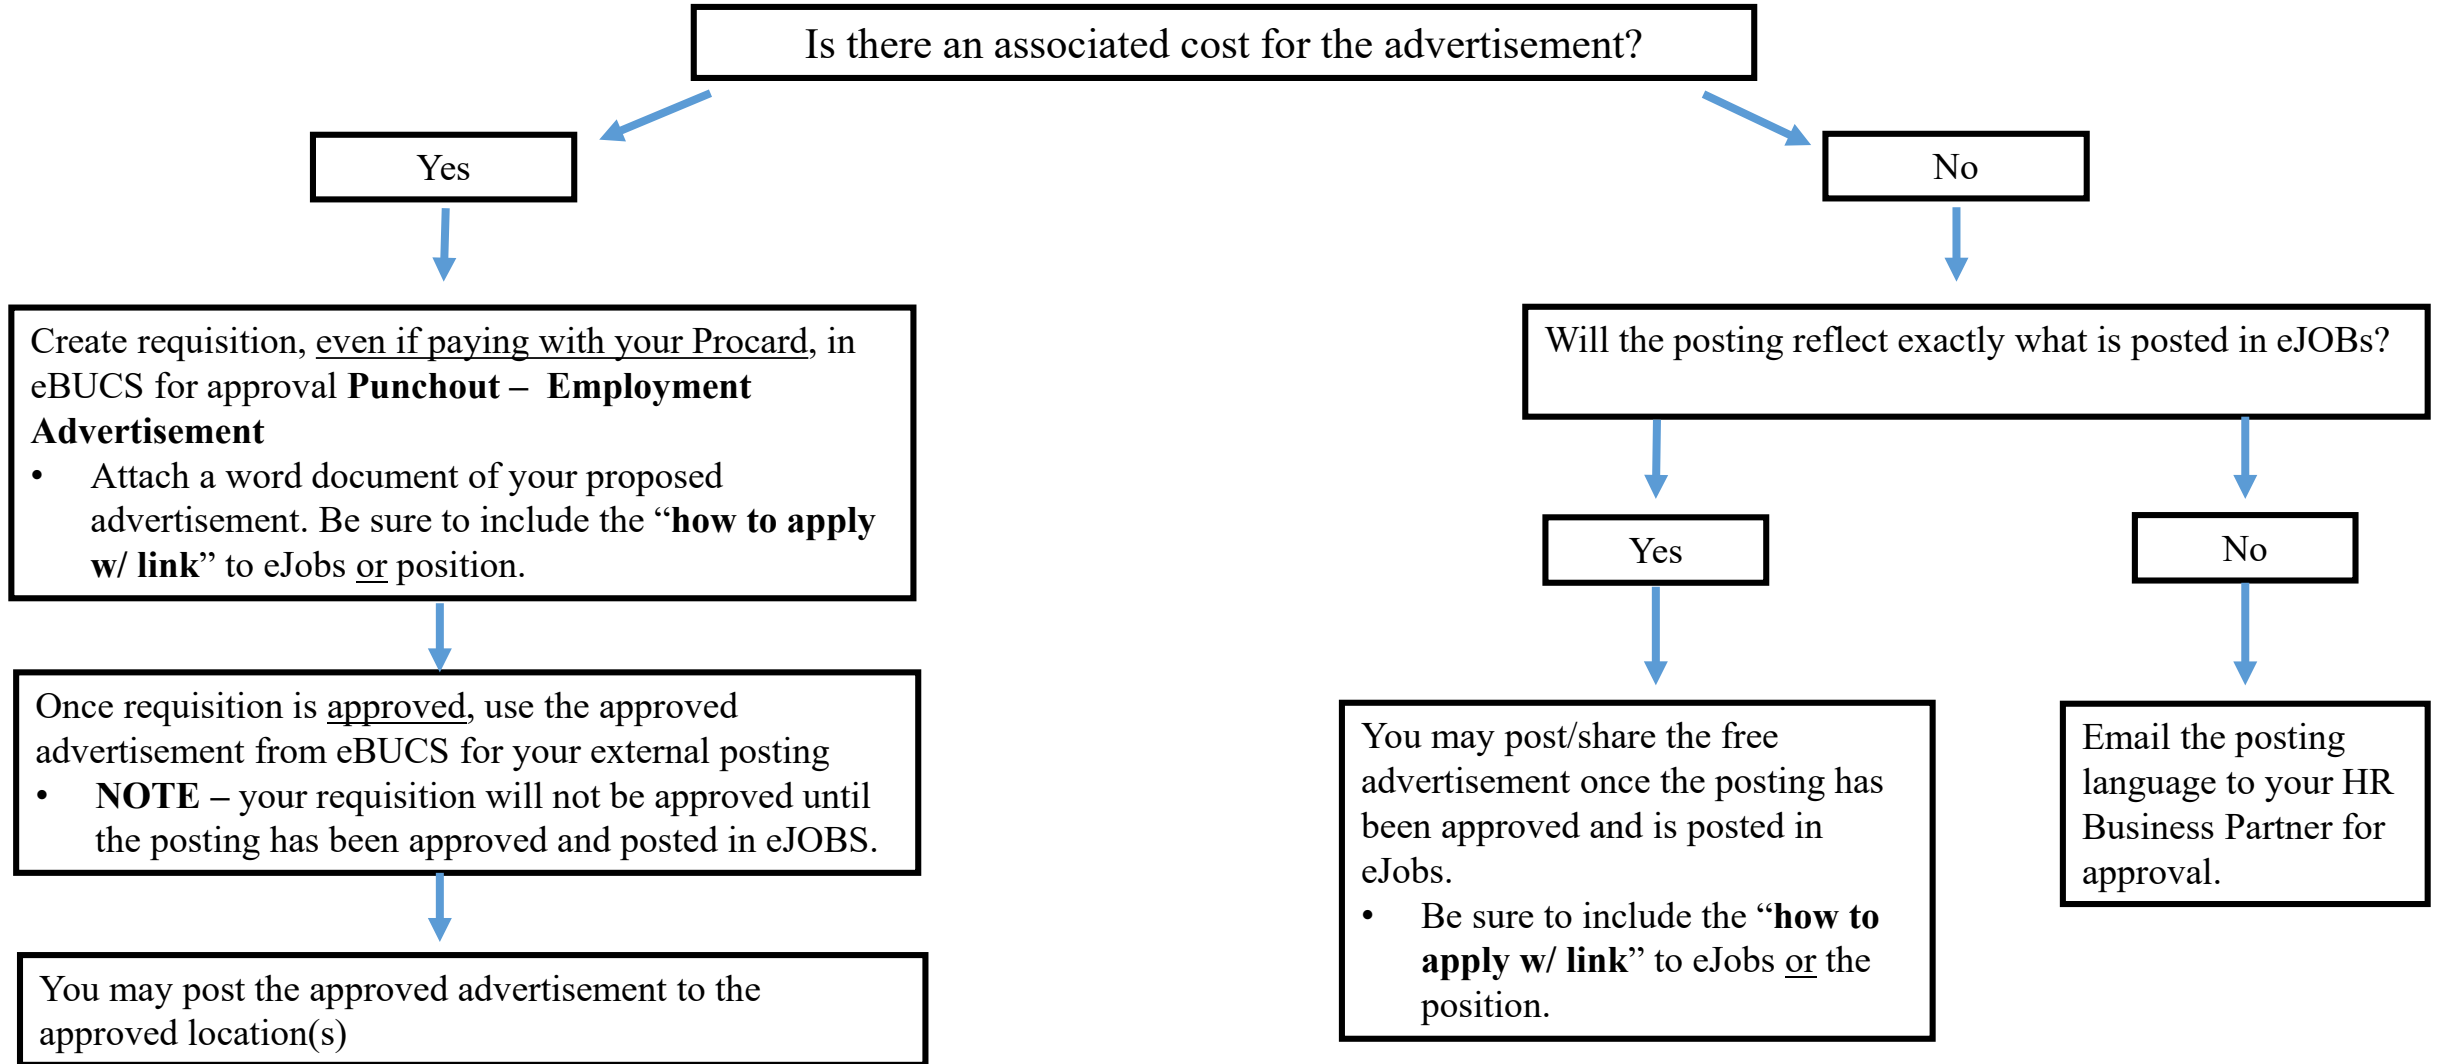

EXTERNAL JOB POSTINGS

For questions or concerns on post external job advertisements, please contact Human Resources at:
423-439-4457 / hr@etsu.edu / contact your [HR Business Partner](#)