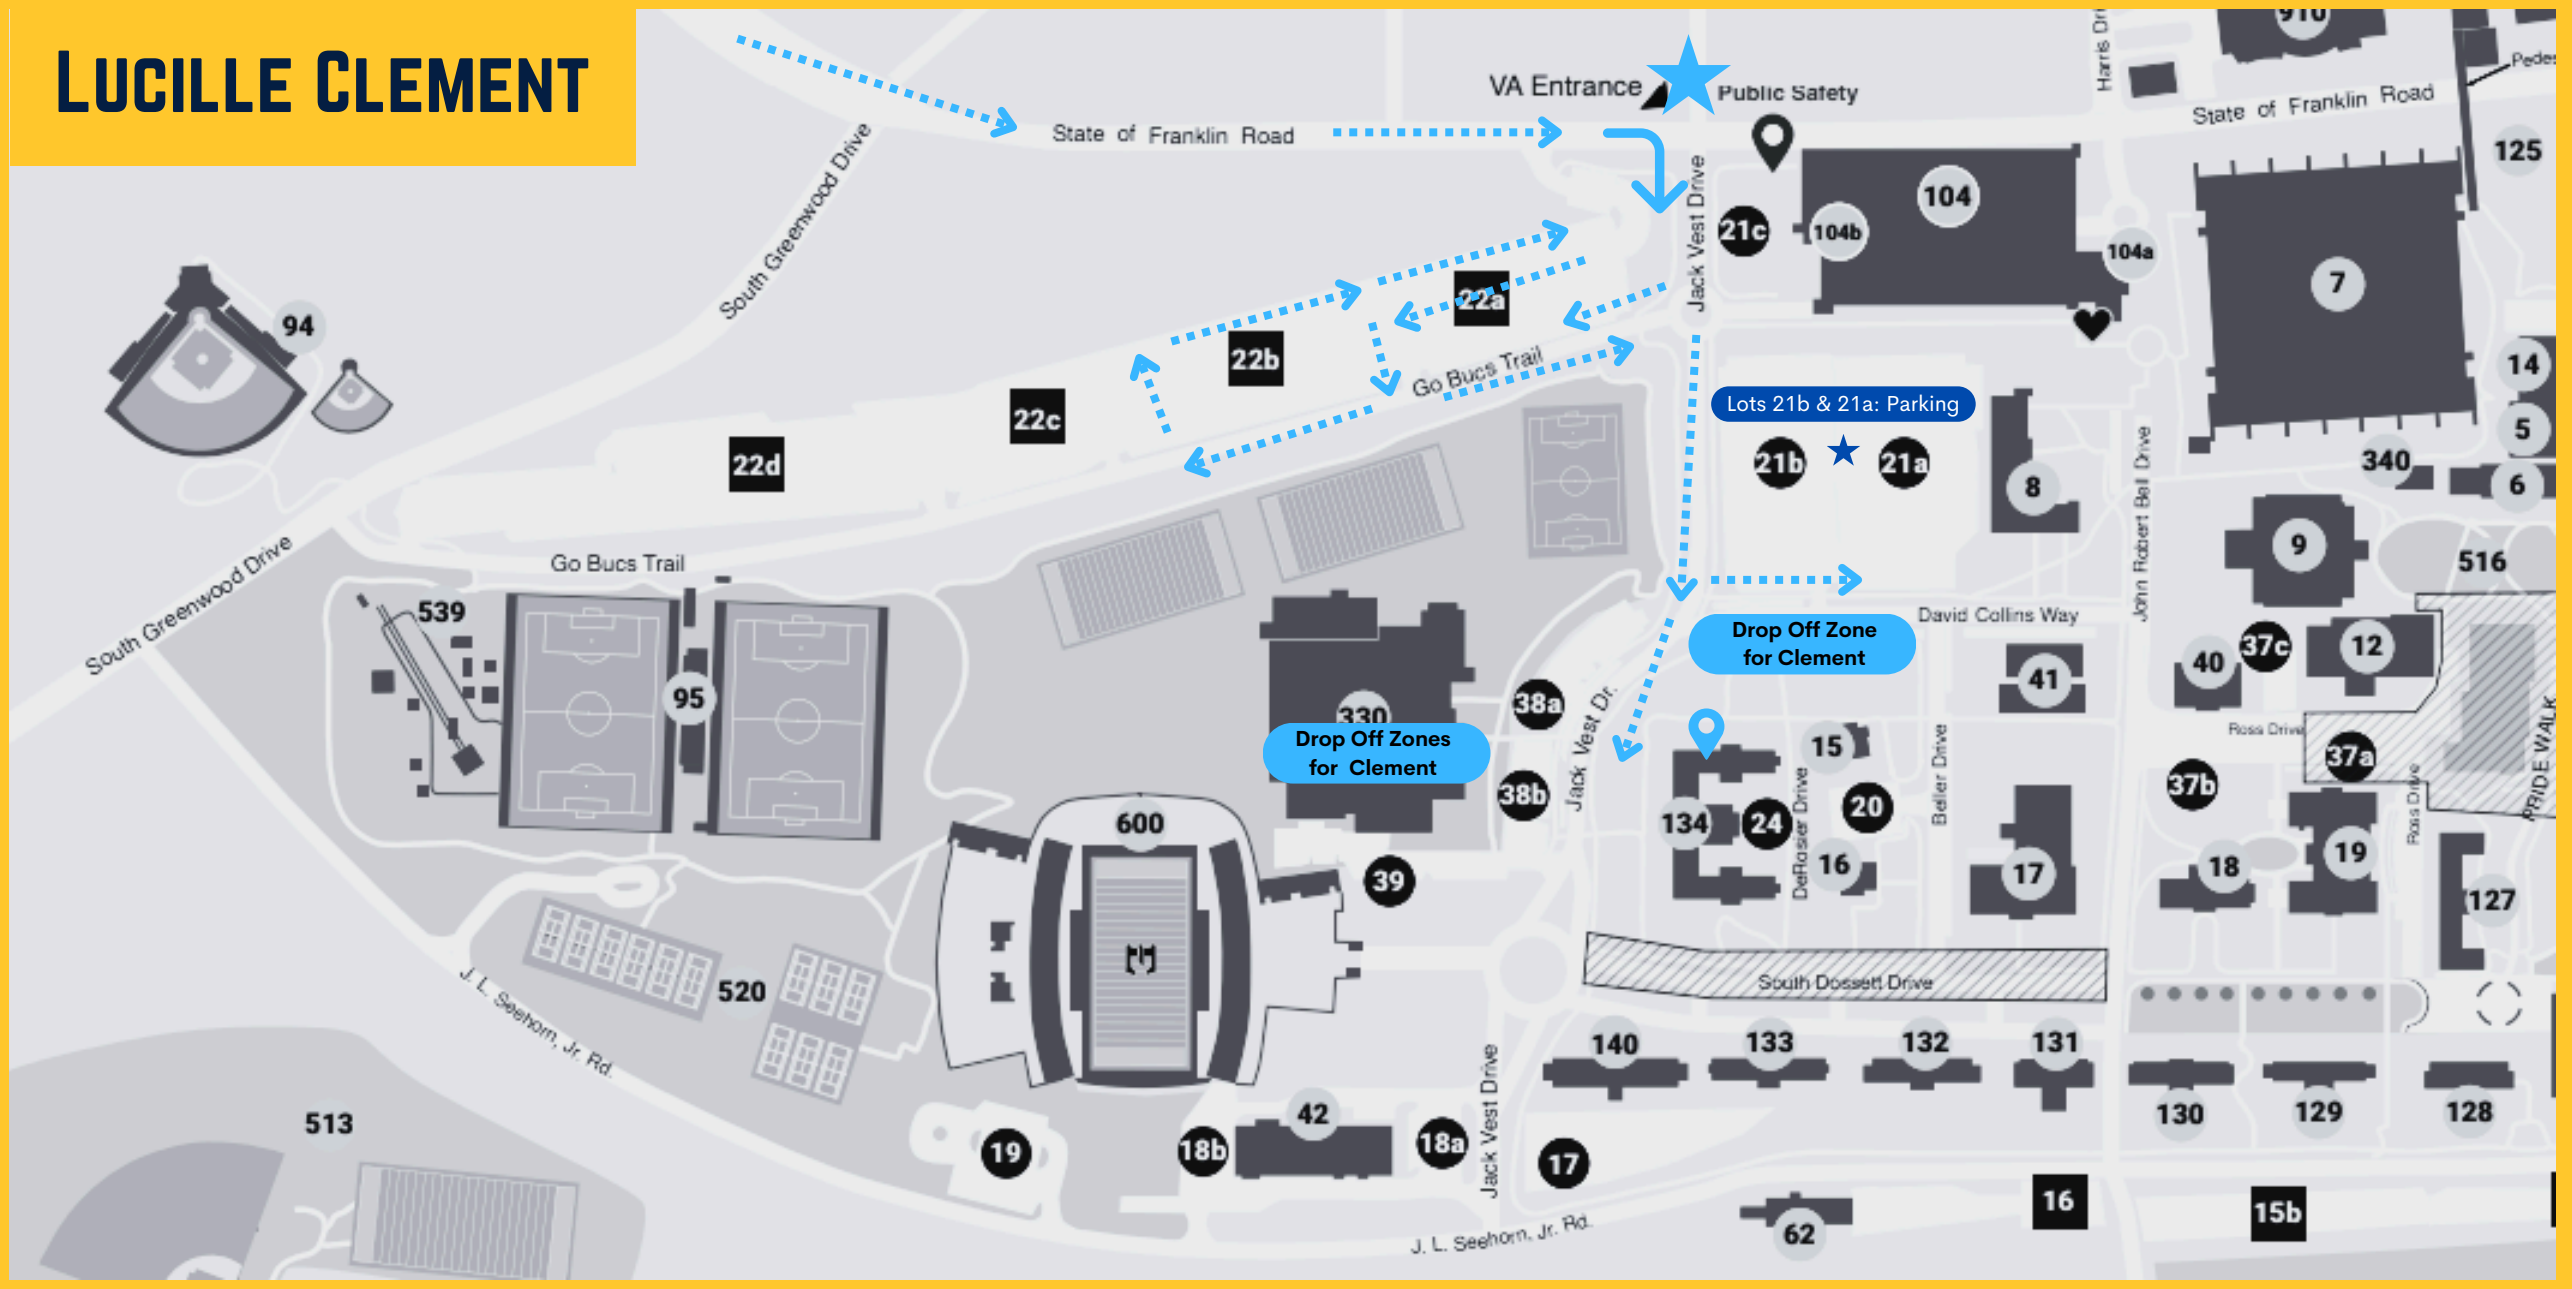

LUCILLE CLEMENT

Lucille Clement

Enter Johnson City via Exit 19, then once to campus:
Enter from State of Franklin Rd onto Jack Vest Drive
then Go Bucs Trail, Follow Signage/Guidance

Clement - Building Number 134

EAST TENNESSEE STATE
UNIVERSITY