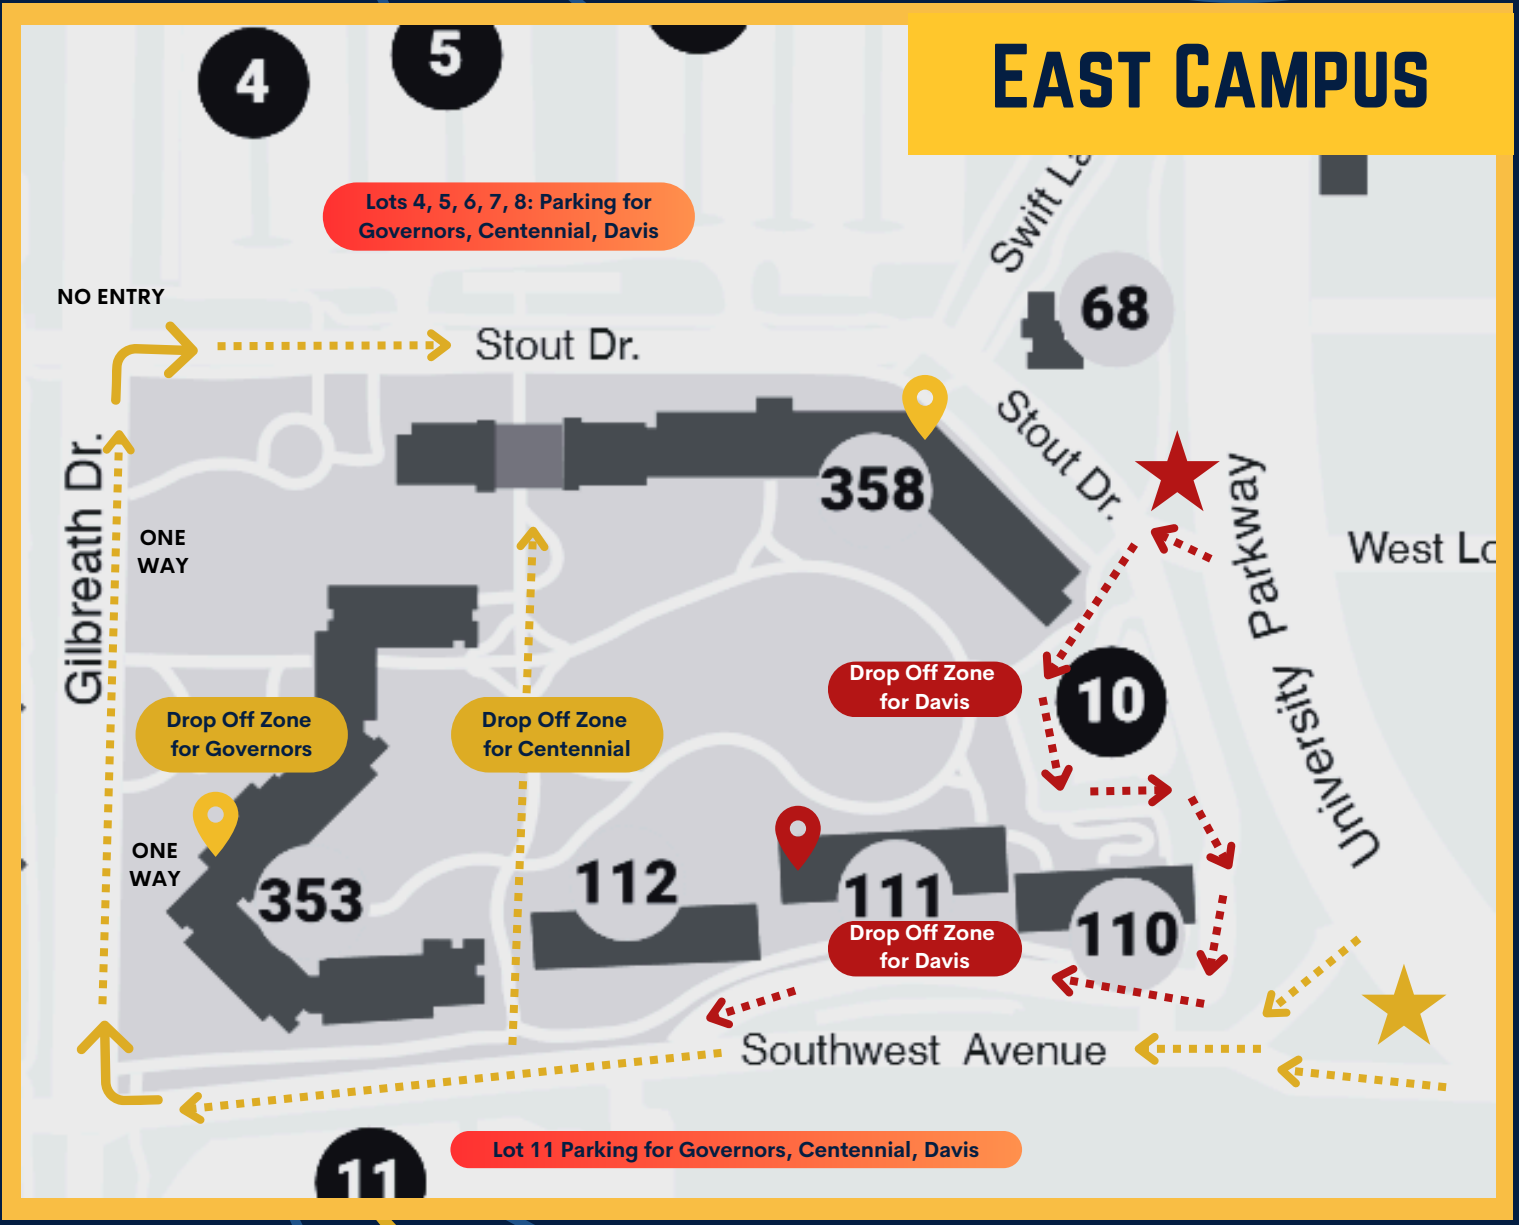

EAST CAMPUS

Centennial & Governors

Enter Johnson City via Exit 24, then once to campus:
Enter from University Parkway onto Southwest Avenue,
Follow Signage/Guidance

Davis

Enter Johnson City via Exit 24, then once to campus:
Enter from University Parkway onto Stout Drive,
Follow Signage/Guidance

Centennial - Building Number 358
Governors - Building Number 353
Davis - Building Numbers 110, 111, 112