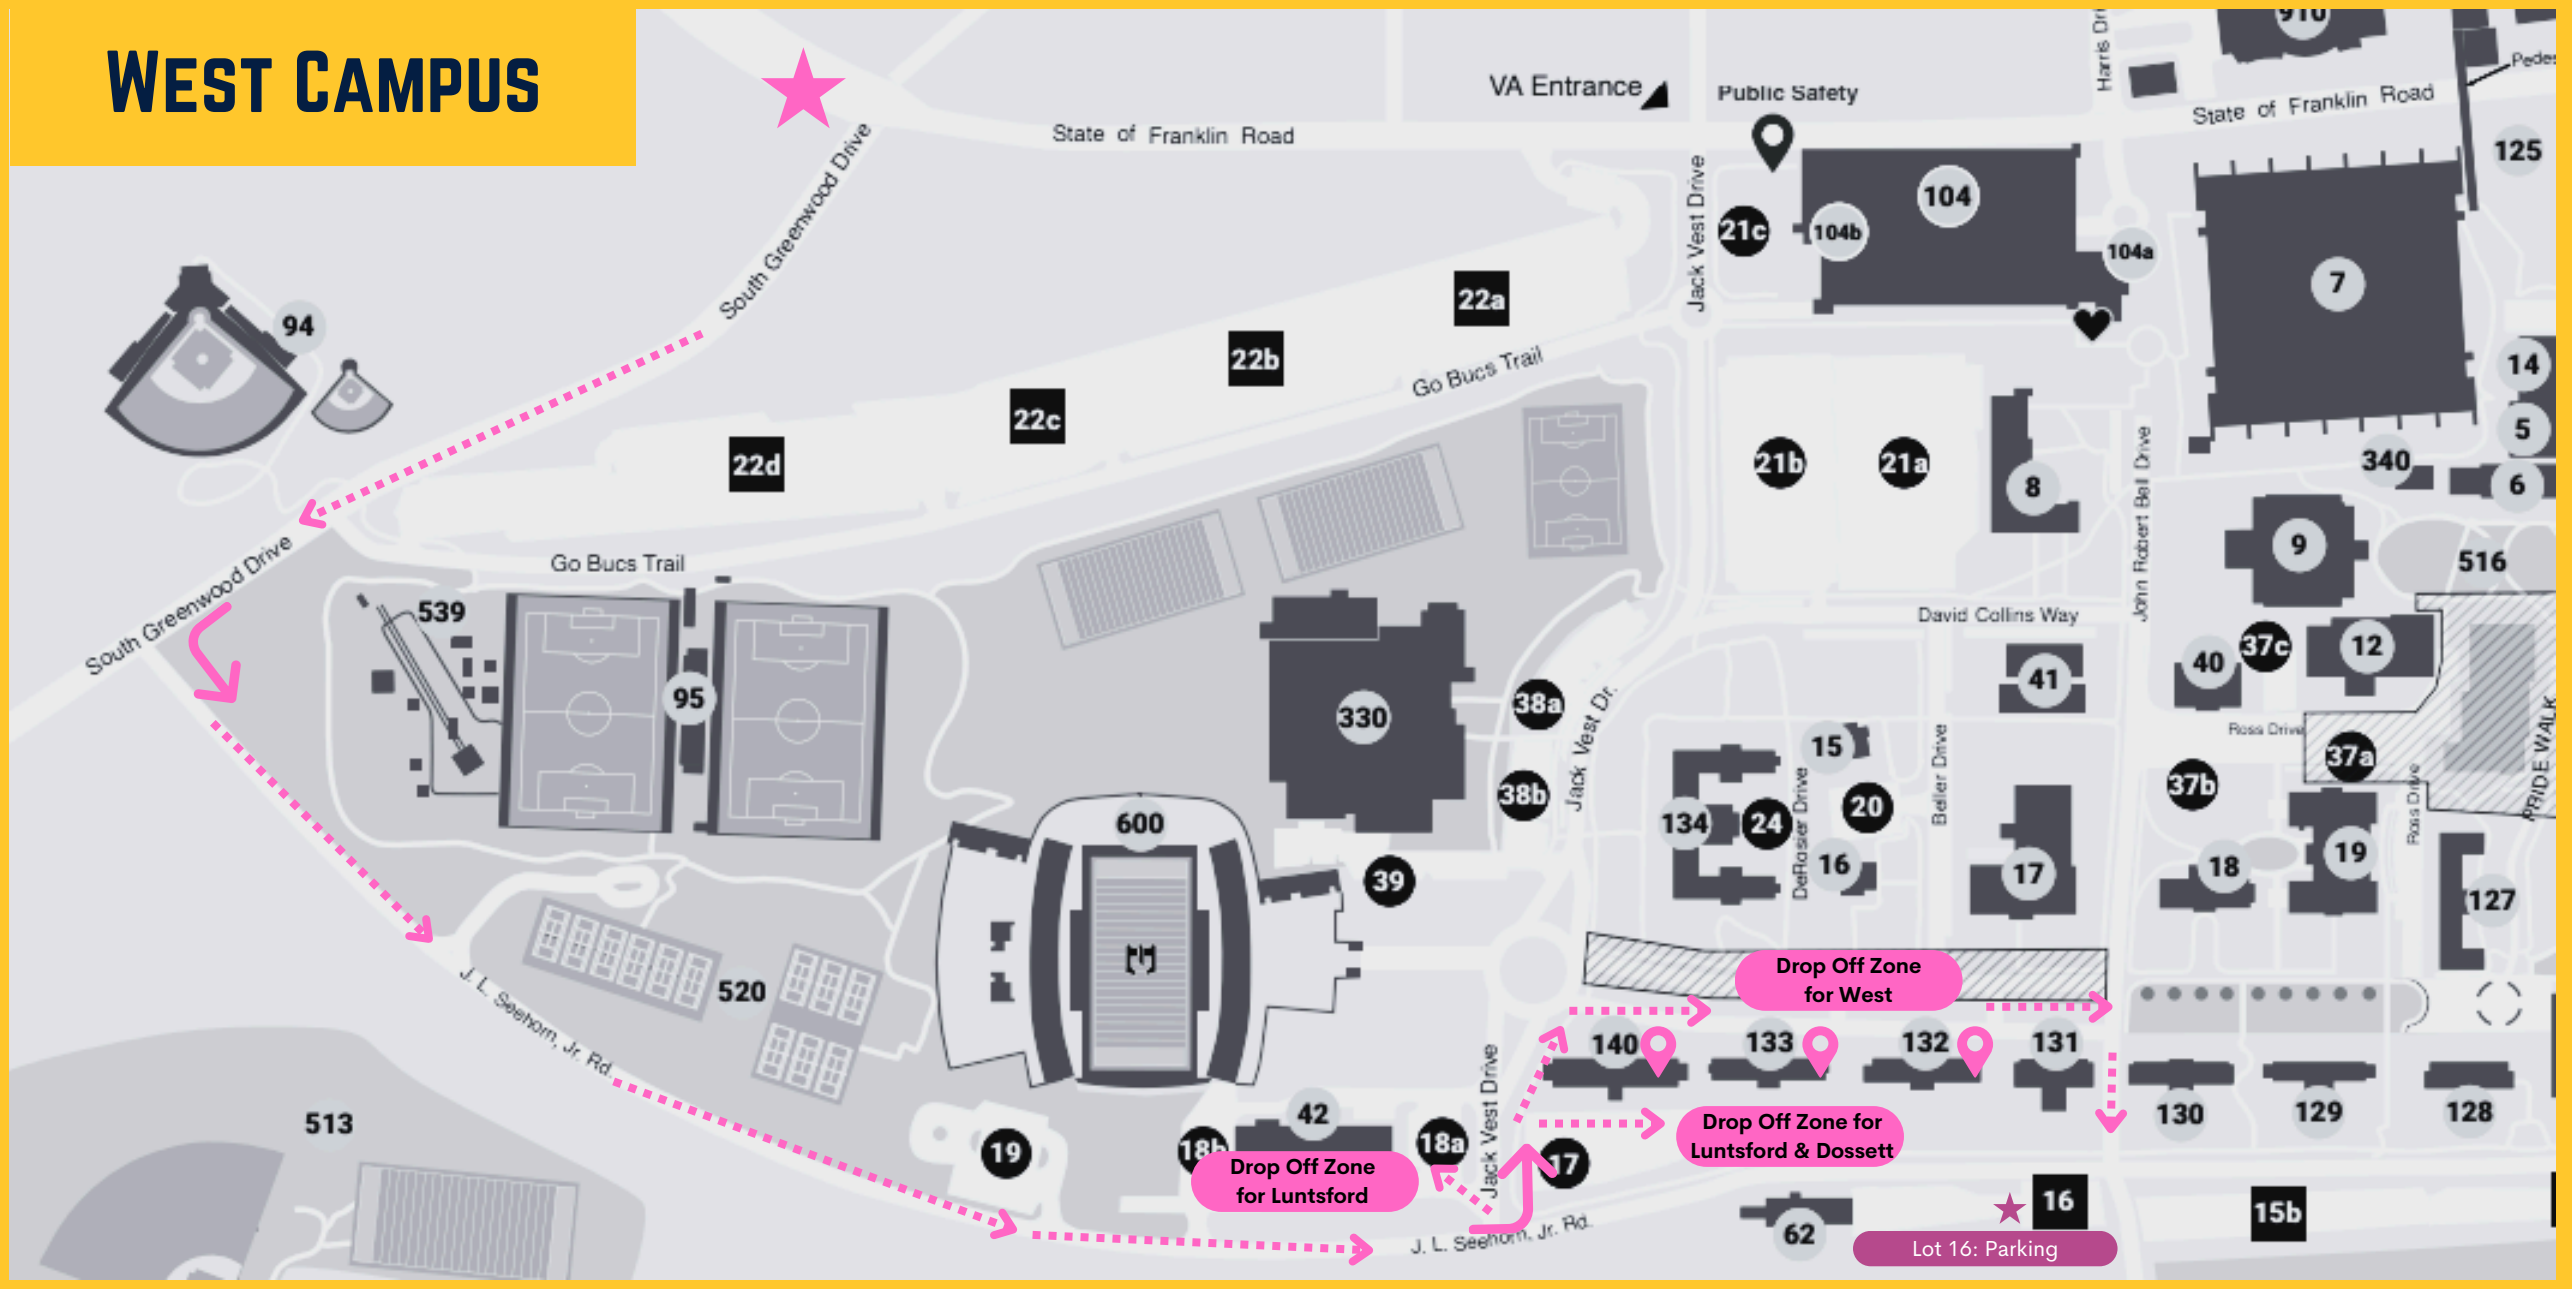

WEST CAMPUS

Luntsford, Dossett, West

Enter Johnson City via Exit 19, then once to campus:
Enter from State of Franklin Rd onto South Greenwood Dr
then J.L. Seehorn Rd, Follow Signage

Luntsford - Building Number 140
Dossett - Building Number 133
West - Building Number 132

EAST TENNESSEE STATE
UNIVERSITY