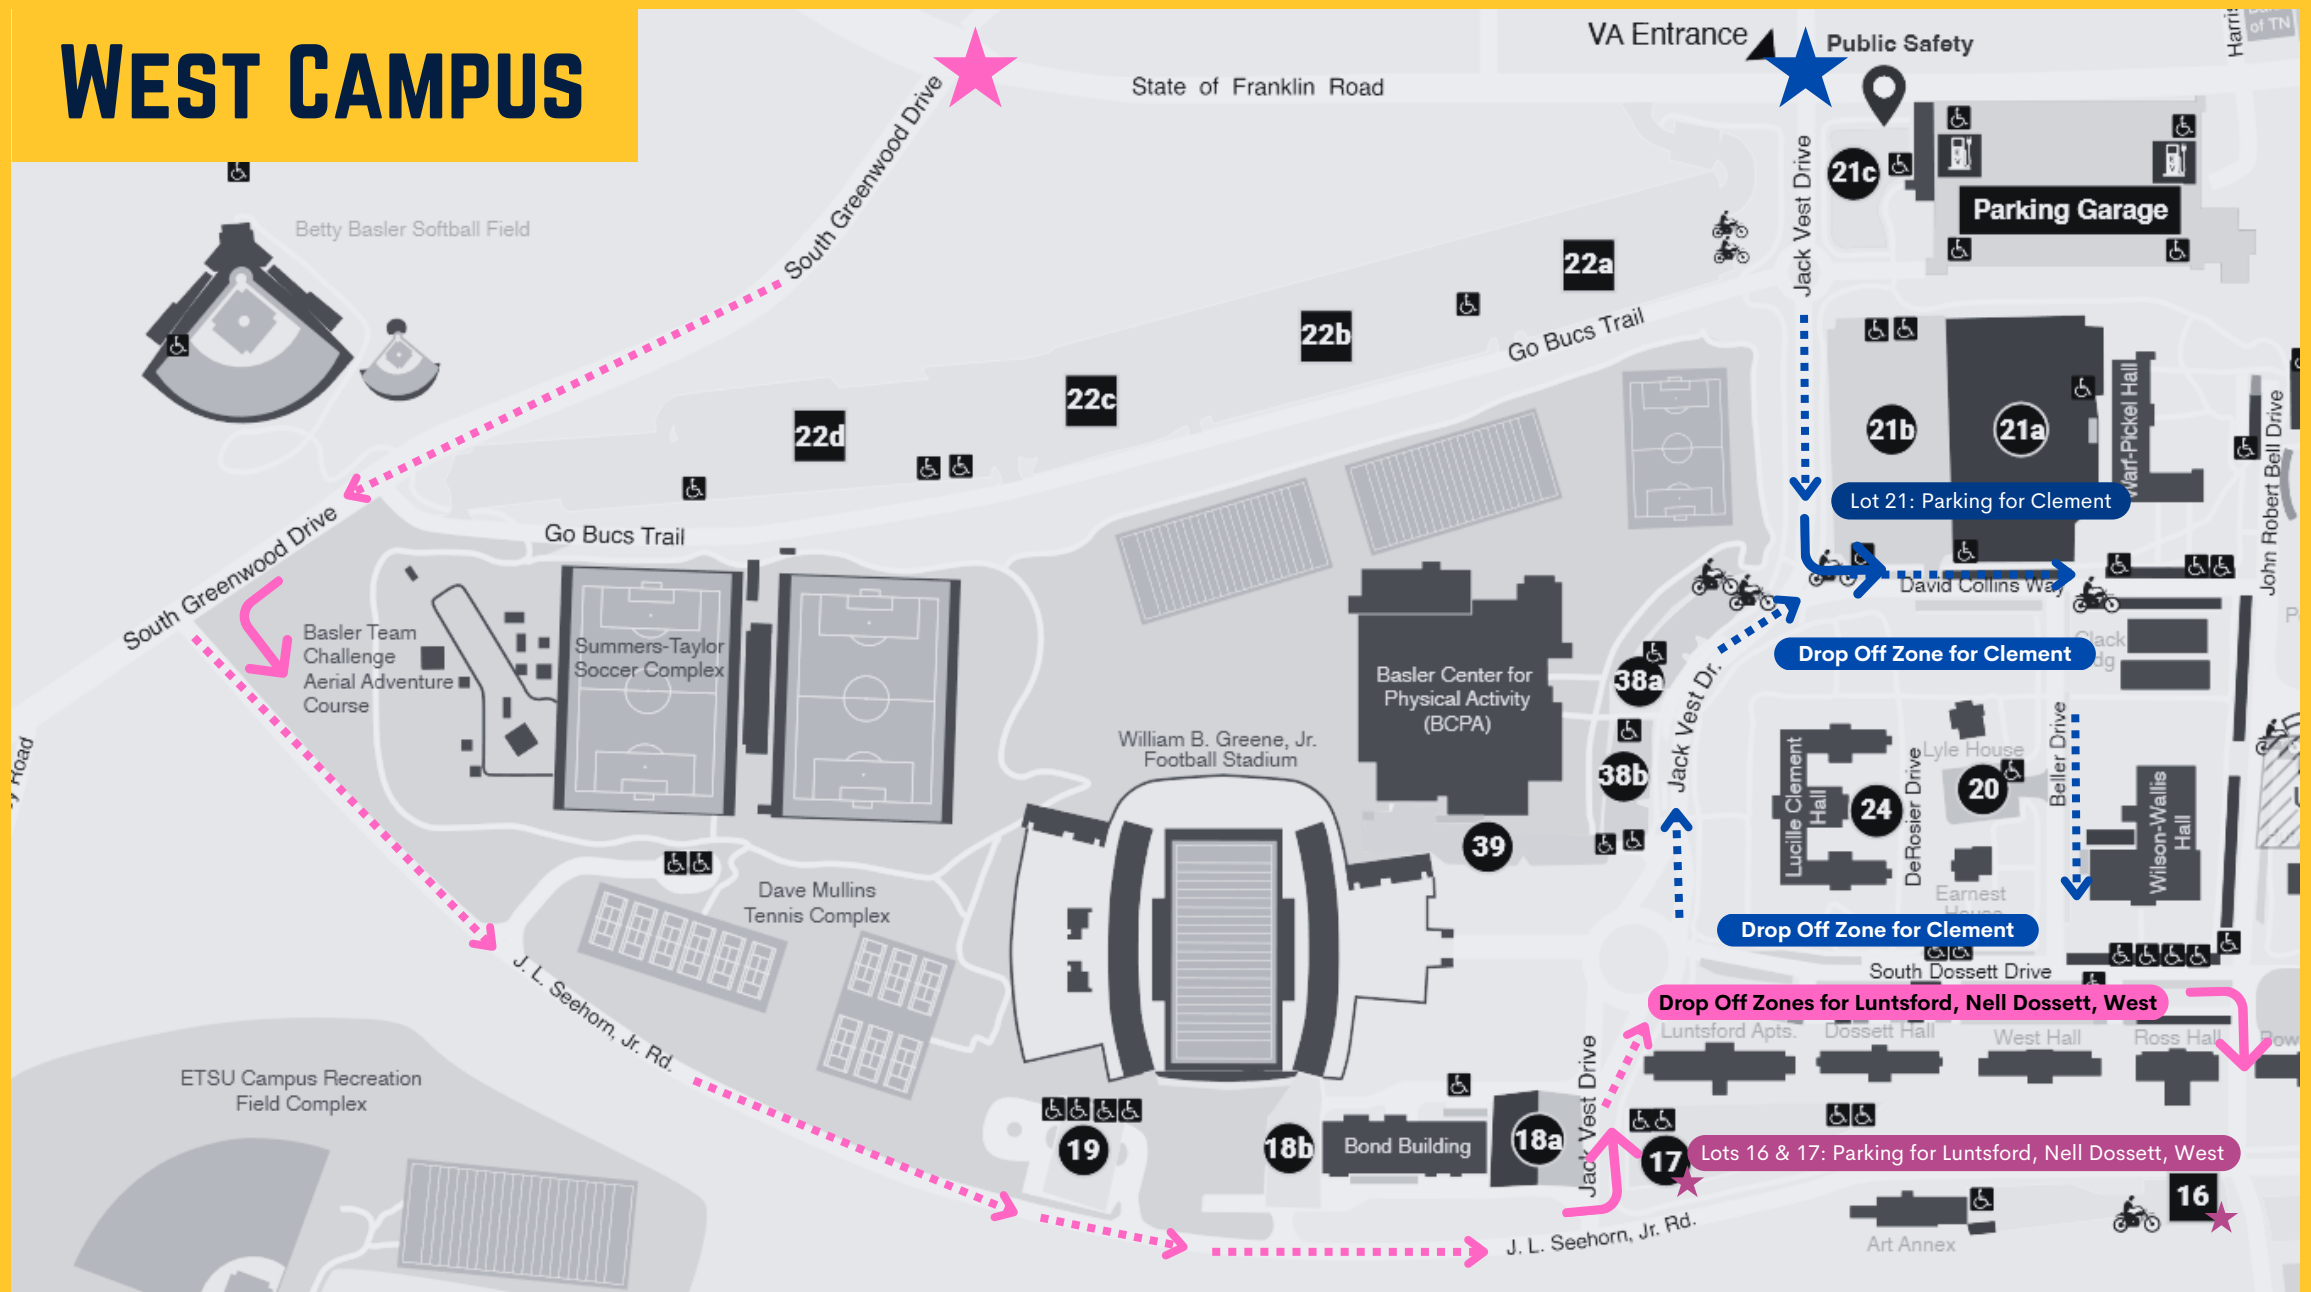

# WEST CAMPUS

EAST TENNESSEE STATE UNIVERSITY

## Clement

Enter from State of Franklin Rd onto Jack Vest Drive, Follow Signage

## Luntsford, Dossett & West

Enter from State of Franklin Rd onto South Greenwood Dr then JL Seehorn Rd, Follow Signage